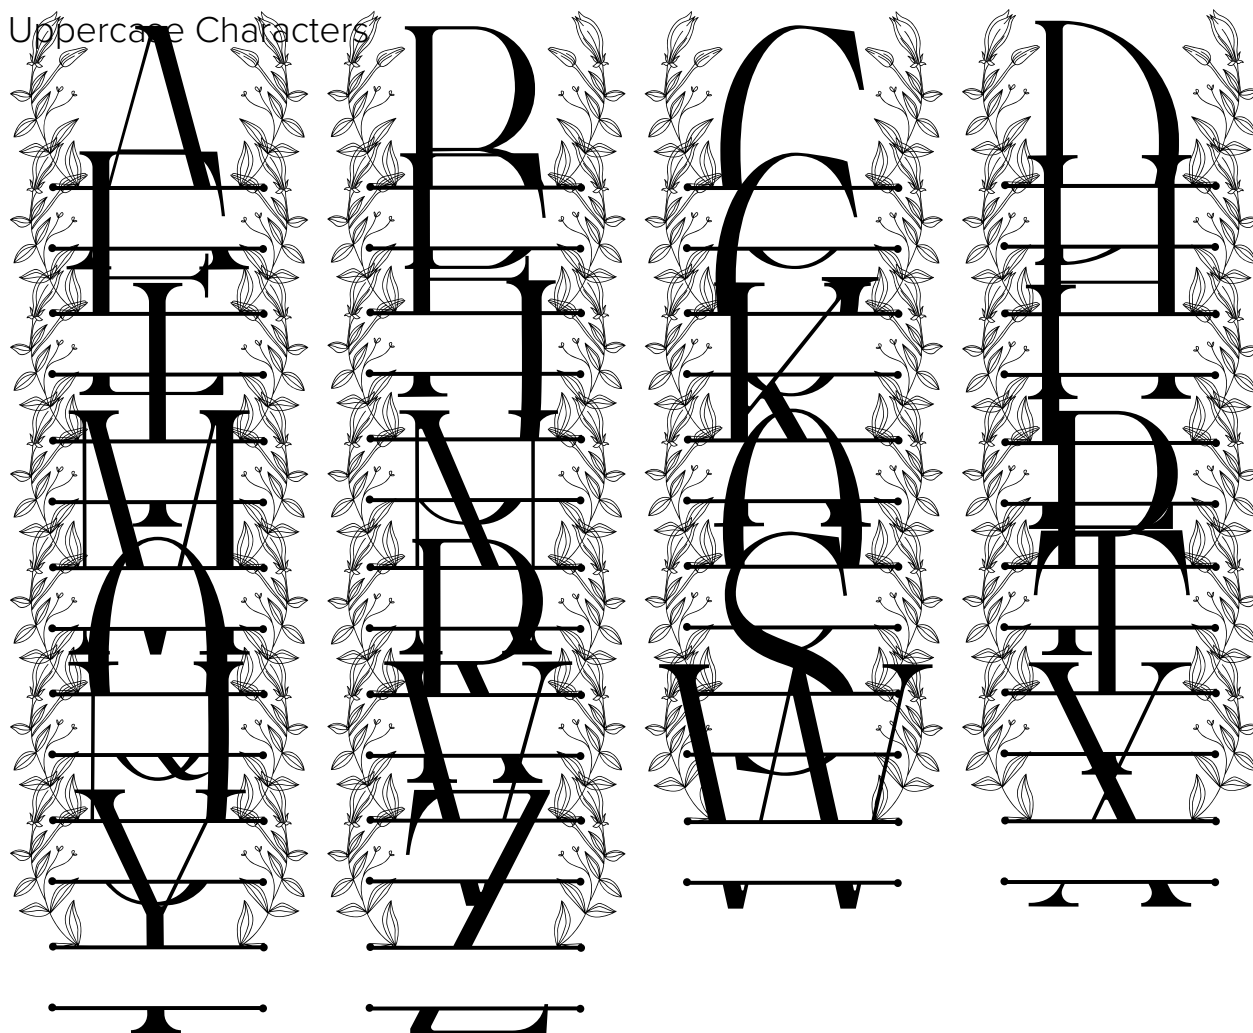

FONT SPECIFICATION

Lily Buds Line Monogram

Lily Buds Line Monogram - Regular

Uppercase Characters

Lowercase Characters

Numbers

Punctuation and Symbols

All Other Glyphs