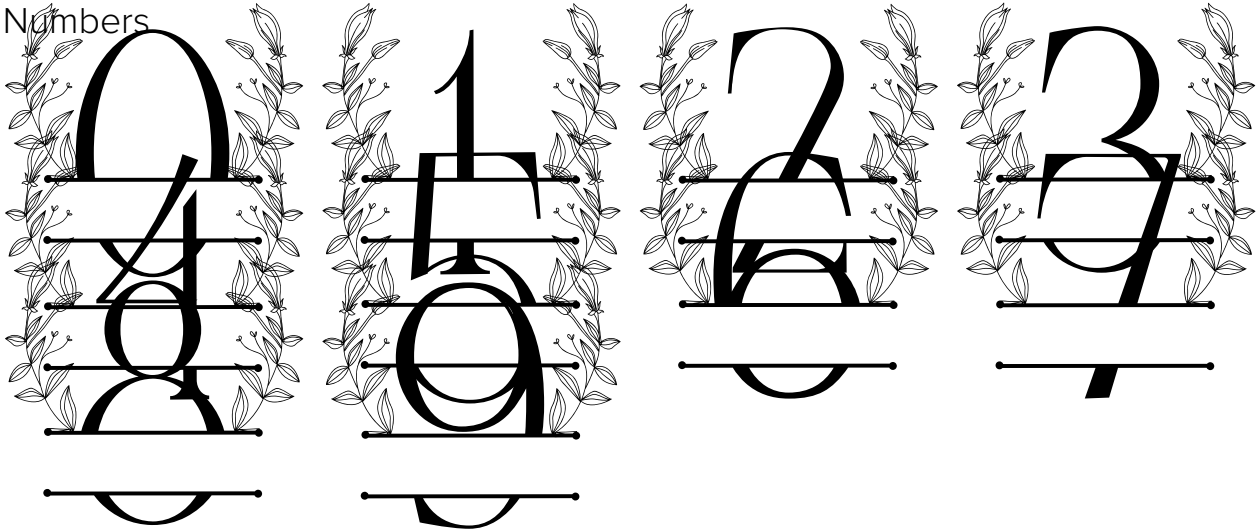

FONT SPECIFICATION

Lily Buds Line Monogram

Lily Buds Line Monogram - Regular

Uppercase Characters

Lowercase Characters

Numbers

Punctuation and Symbols

All Other Glyphs