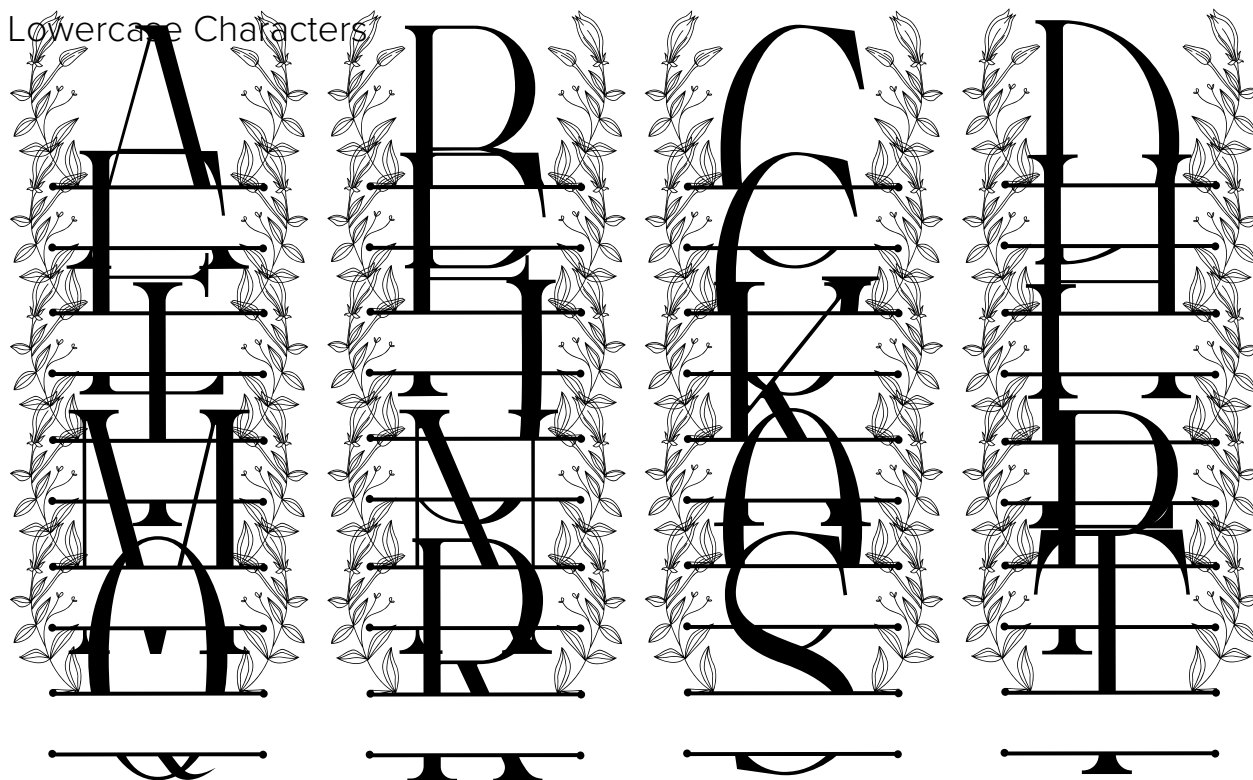

FONT SPECIFICATION

Lily Buds Line Monogram

Lily Buds Line Monogram - Regular

Uppercase Characters

Lowercase Characters

Numbers

Punctuation and Symbols

All Other Glyphs