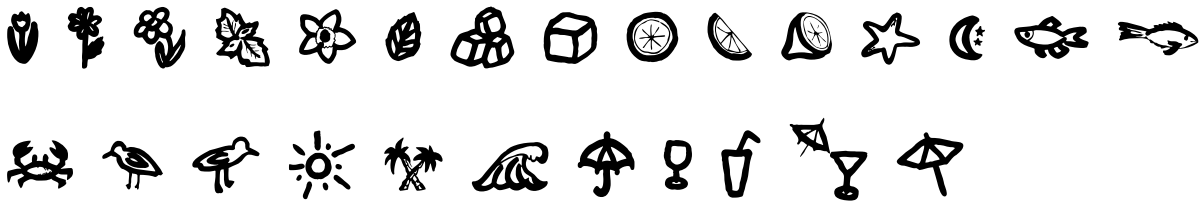

FONT SPECIFICATION

Piata Font Bundle 106 fonts

Limes - Regular

Uppercase Characters

Lowercase Characters

Numbers

Punctuation and Symbols

All Other Glyphs

Limes - Bold

Uppercase Characters

IN in IN in SINCE since SINCE since SINCE since FOR For FOR For
FOR For BY by BY by OF of OF of

Lowercase Characters

AND and FROM from FROM from THE the THE the
The Limes Limes Limes Limes