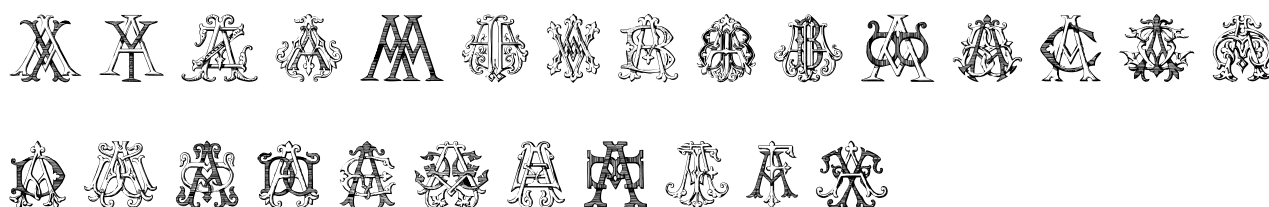

FONT SPECIFICATION

Monocracy Vintage Monograms Pack AB

Monocracy Vintage Monograms A - Regular

Uppercase Characters

Lowercase Characters

Numbers

Punctuation and Symbols

All Other Glyphs

Monocracy Vintage Monograms B - Regular

Uppercase Characters

Lowercase Characters

Numbers

Punctuation and Symbols

All Other Glyphs