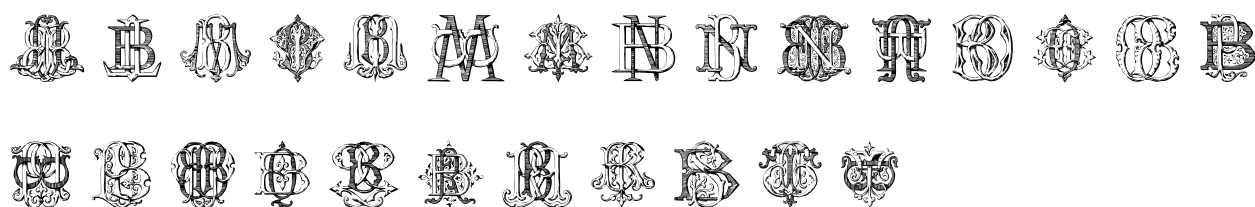

FONT SPECIFICATION

Monocracy Vintage Monograms Pack AB

Monocracy Vintage Monograms A - Regular

Uppercase Characters

Lowercase Characters

Numbers

Punctuation and Symbols

All Other Glyphs

Monocracy Vintage Monograms B - Regular

Uppercase Characters

Lowercase Characters

Numbers

Punctuation and Symbols

All Other Glyphs