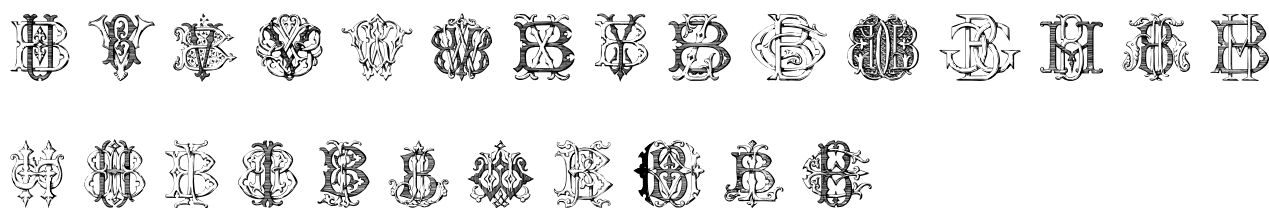

FONT SPECIFICATION

Monocracy Vintage Monograms Pack AB

Monocracy Vintage Monograms A - Regular

Uppercase Characters

Lowercase Characters

Numbers

Punctuation and Symbols

All Other Glyphs

Monocracy Vintage Monograms B - Regular

Uppercase Characters

Lowercase Characters

Numbers

Punctuation and Symbols

All Other Glyphs