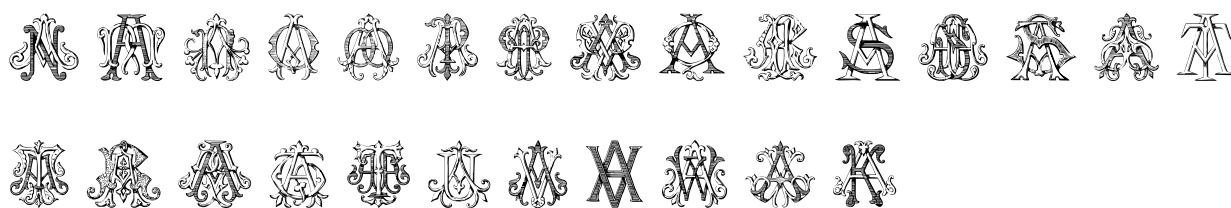

FONT SPECIFICATION

Monocracy Vintage Monograms Pack AB

Monocracy Vintage Monograms A - Regular

Uppercase Characters

Lowercase Characters

Numbers

Punctuation and Symbols

All Other Glyphs

Monocracy Vintage Monograms B - Regular

Uppercase Characters

Lowercase Characters

Numbers

Punctuation and Symbols

All Other Glyphs