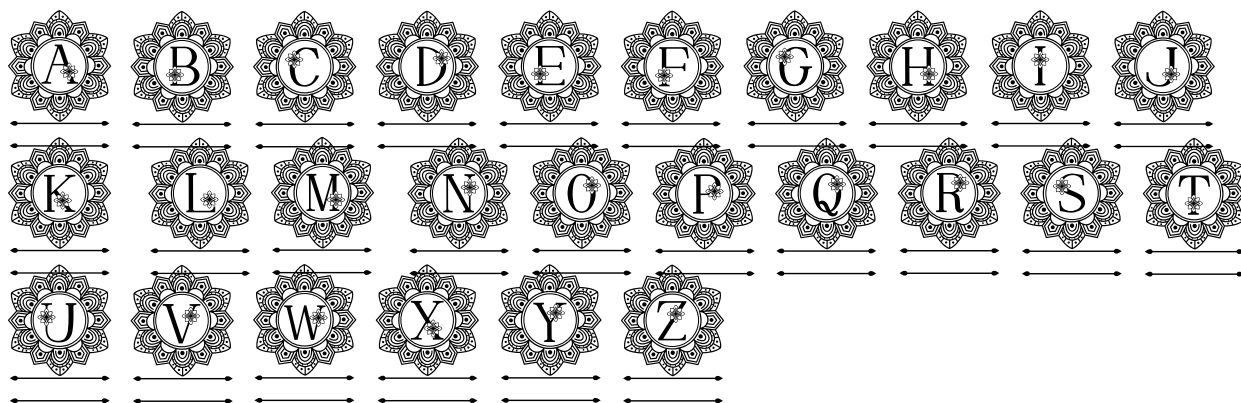

FONT SPECIFICATION

Elegant Mandala Monogram Font

Elegant Mandala Monogram Font - Regular

Uppercase Characters

Lowercase Characters

Numbers

Punctuation and Symbols

All Other Glyphs

Elegant Mandala Monogram Line F - Regular

Uppercase Characters

Lowercase Characters

Numbers

Punctuation and Symbols

All Other Glyphs