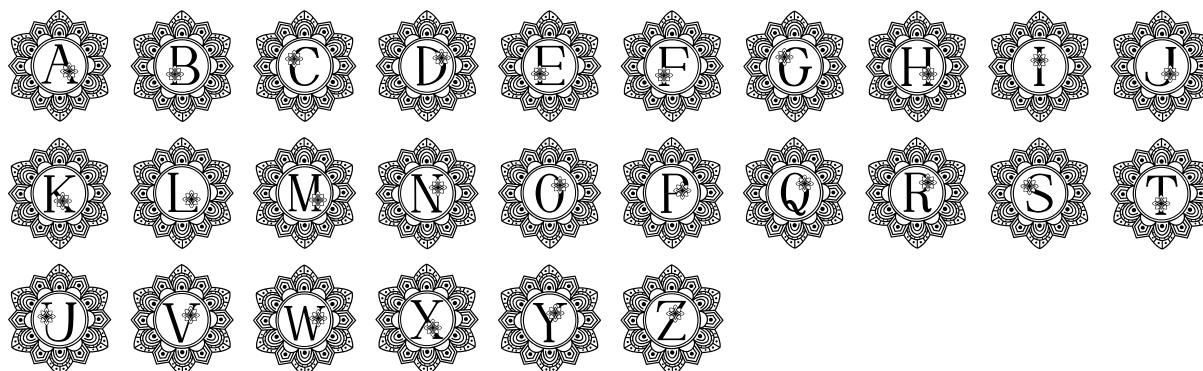

FONT SPECIFICATION

Elegant Mandala Monogram Font

Elegant Mandala Monogram Font - Regular

Uppercase Characters

Lowercase Characters

Numbers

Punctuation and Symbols

All Other Glyphs

Elegant Mandala Monogram Line F - Regular

Uppercase Characters

Lowercase Characters

Numbers

Punctuation and Symbols

All Other Glyphs