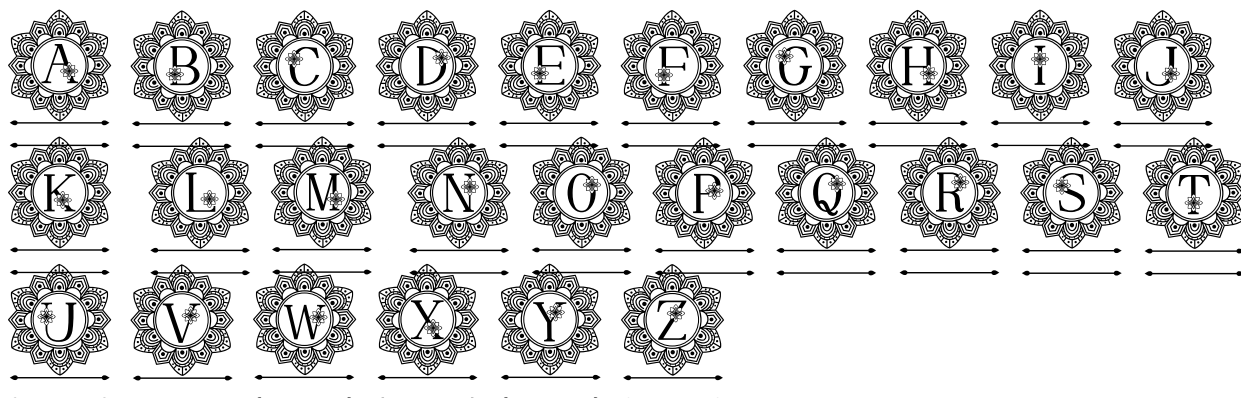

FONT SPECIFICATION

Elegant Mandala Monogram Font

Elegant Mandala Monogram Font - Regular

Uppercase Characters

Lowercase Characters

Numbers

Punctuation and Symbols

All Other Glyphs

Elegant Mandala Monogram Line F - Regular

Uppercase Characters

Lowercase Characters

Numbers

Punctuation and Symbols

All Other Glyphs