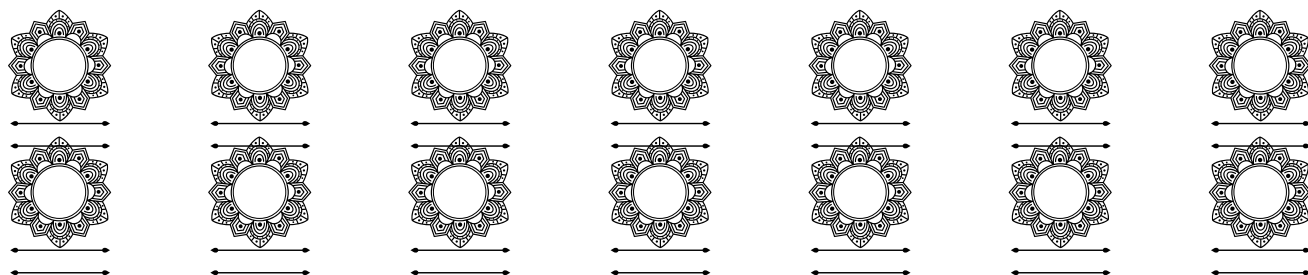

FONT SPECIFICATION

Elegant Mandala Monogram Font

Elegant Mandala Monogram Font - Regular

Uppercase Characters

Lowercase Characters

Numbers

Punctuation and Symbols

All Other Glyphs

Elegant Mandala Monogram Line F - Regular

Uppercase Characters

Lowercase Characters

Numbers

Punctuation and Symbols

All Other Glyphs