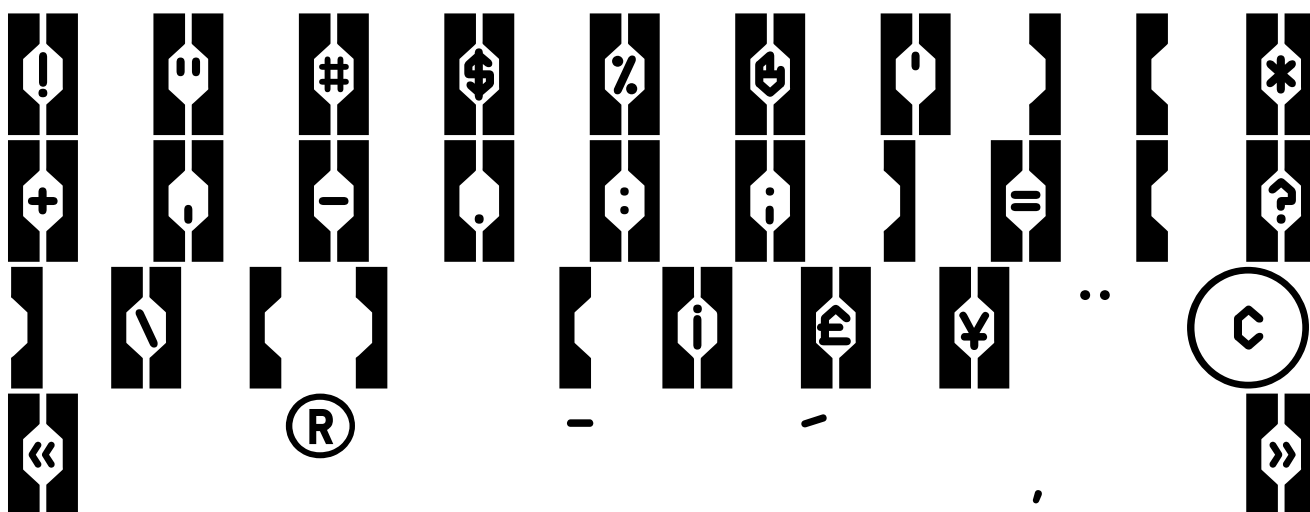

FONT SPECIFICATION

Mistic Rune Font

Mistic Runes - Regular

Uppercase Characters

Lowercase Characters

Numbers

Punctuation and Symbols

All Other Glyphs