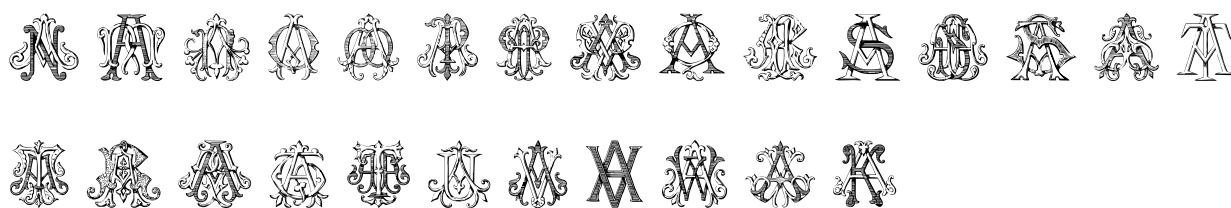

FONT SPECIFICATION

Monocracy Vintage Monograms Pack CA

Monocracy Vintage Monograms A - Regular

Uppercase Characters

Lowercase Characters

Numbers

Punctuation and Symbols

All Other Glyphs

Monocracy Vintage Monograms C - Regular

Uppercase Characters

Lowercase Characters

Numbers

Punctuation and Symbols

All Other Glyphs