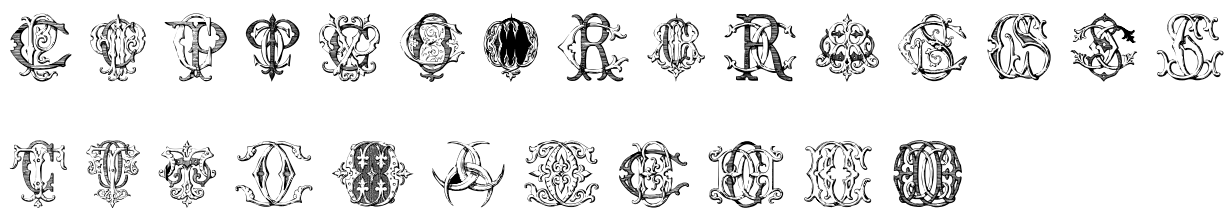

FONT SPECIFICATION

Monocracy Vintage Monograms Pack CA

Monocracy Vintage Monograms A - Regular

Uppercase Characters

Lowercase Characters

Numbers

Punctuation and Symbols

All Other Glyphs

Monocracy Vintage Monograms C - Regular

Uppercase Characters

Lowercase Characters

Numbers

Punctuation and Symbols

All Other Glyphs