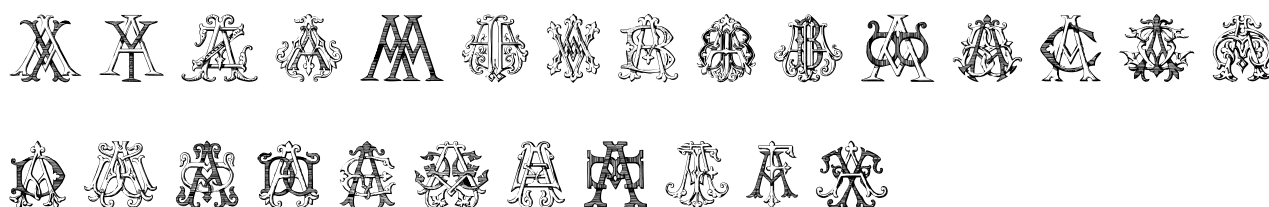

FONT SPECIFICATION

Monocracy Vintage Monograms Pack CA

Monocracy Vintage Monograms A - Regular

Uppercase Characters

Lowercase Characters

Numbers

Punctuation and Symbols

All Other Glyphs

Monocracy Vintage Monograms C - Regular

Uppercase Characters

Lowercase Characters

Numbers

Punctuation and Symbols

All Other Glyphs