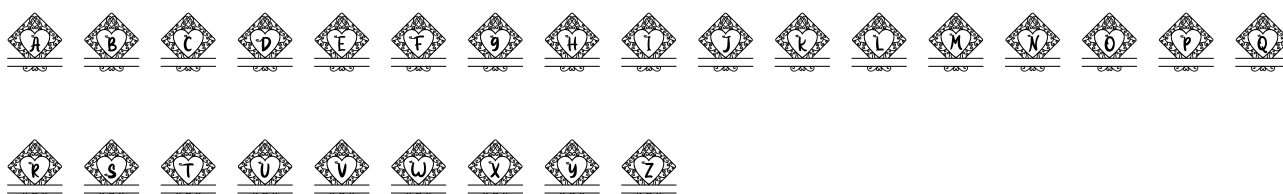

FONT SPECIFICATION

The Wedding Monogram Font Bundle

Love Box Monogram - Regular

Uppercase Characters

Lowercase Characters

Numbers

Punctuation and Symbols

All Other Glyphs

Square Lily Monogram - Regular

Uppercase Characters

A B C D E F G H I J k L M N
O P Q R S T U V W X y Z

Lowercase Characters

A B C D E F G H I J k L M N
O P Q R S T U V W X y Z

Numbers

Punctuation and Symbols