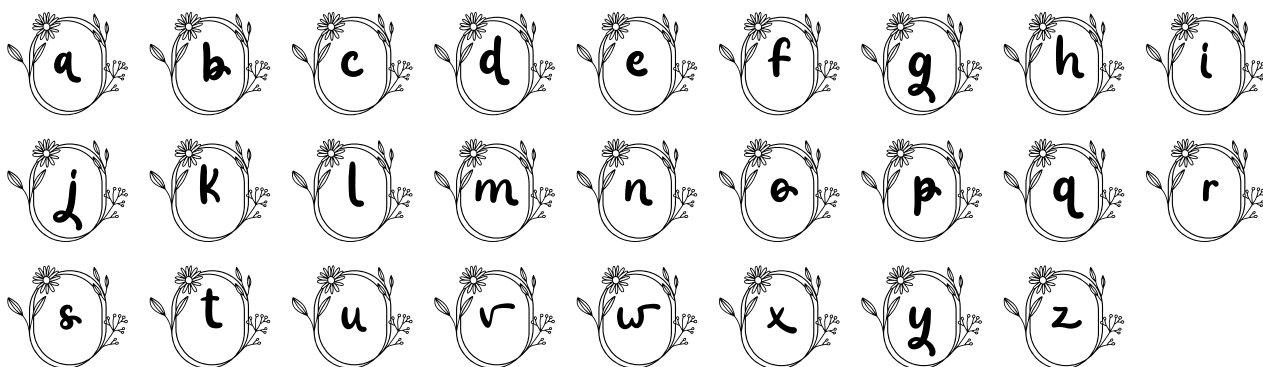

Lowercase Characters

Numbers

Punctuation and Symbols

All Other Glyphs