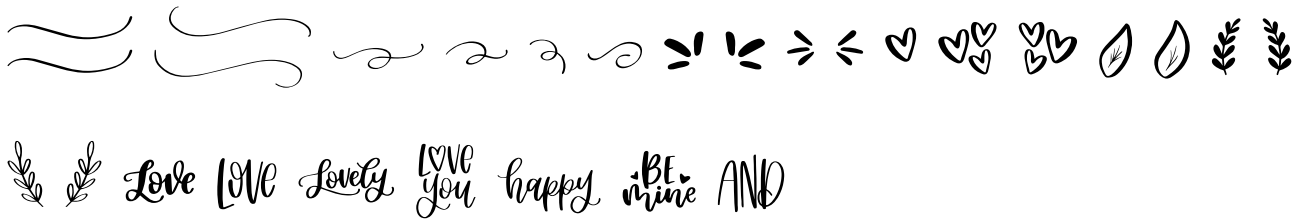

Lovebug Symbols - Regular

Uppercase Characters