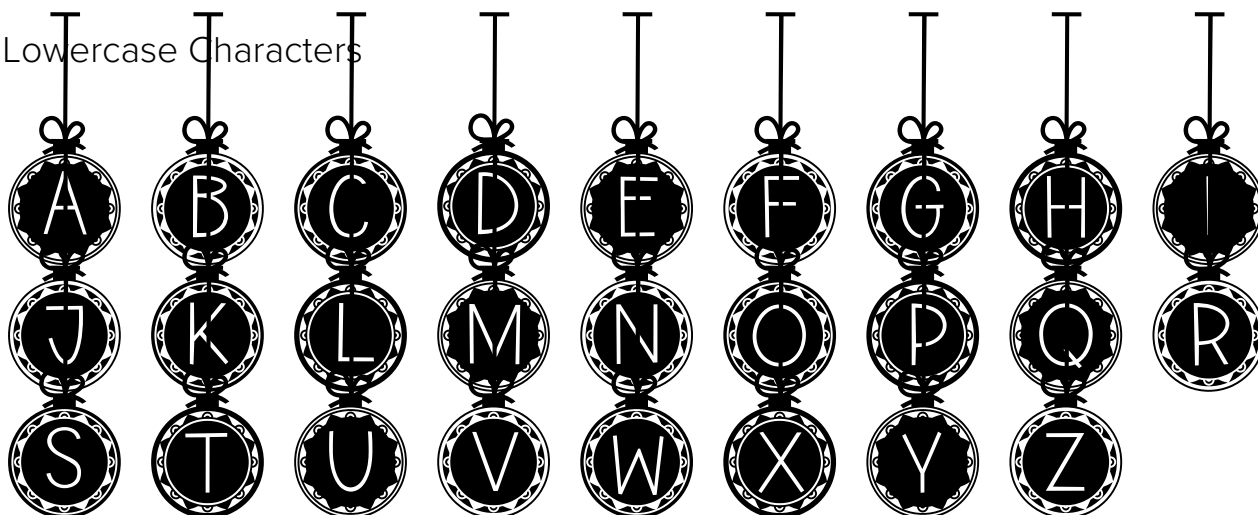

FONT SPECIFICATION

Bauble Charms, a
Christmas ornament font in
two styles

Bauble Charms - Regular

Uppercase Characters

Lowercase Characters

Numbers

Punctuation and Symbols

All Other Glyphs

Bauble Charms Filled - Regular

Uppercase Characters

Lowercase Characters

Numbers

Punctuation and Symbols

All Other Glyphs