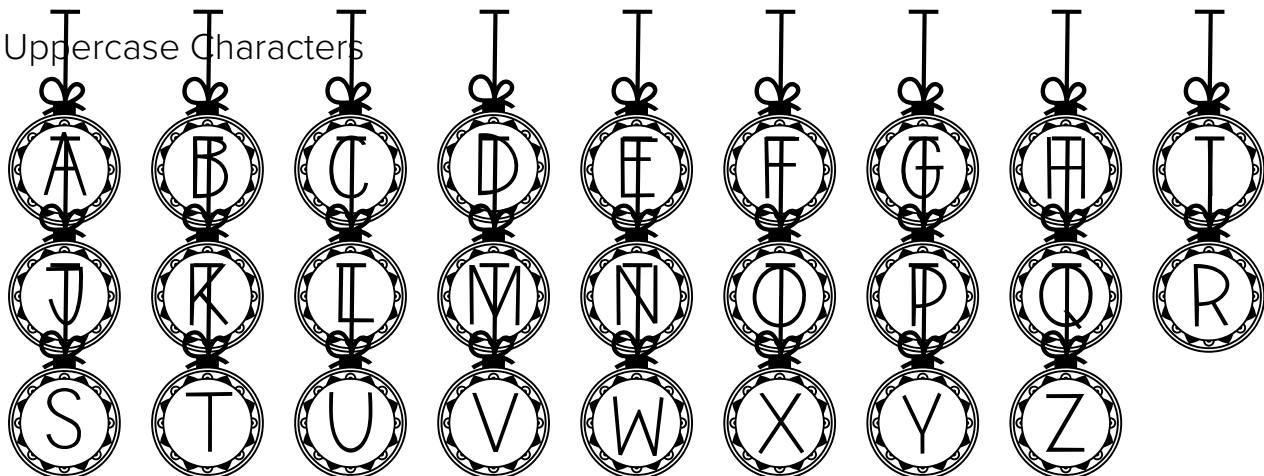

FONT SPECIFICATION

Bauble Charms, a
Christmas ornament font in
two styles

Bauble Charms - Regular

Uppercase Characters

Lowercase Characters

Numbers

Punctuation and Symbols

All Other Glyphs

Bauble Charms Filled - Regular

Uppercase Characters

Lowercase Characters

Numbers

Punctuation and Symbols

All Other Glyphs