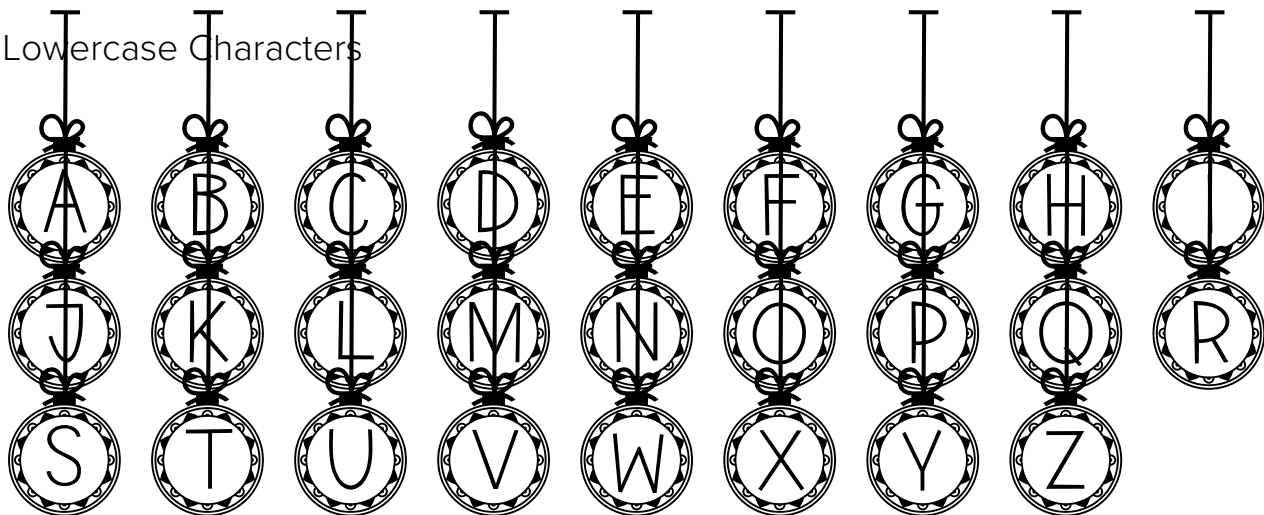

FONT SPECIFICATION

Bauble Charms, a
Christmas ornament font in
two styles

Bauble Charms - Regular

Uppercase Characters

Lowercase Characters

Numbers

Punctuation and Symbols

All Other Glyphs

Bauble Charms Filled - Regular

Uppercase Characters

Lowercase Characters

Numbers

Punctuation and Symbols

All Other Glyphs