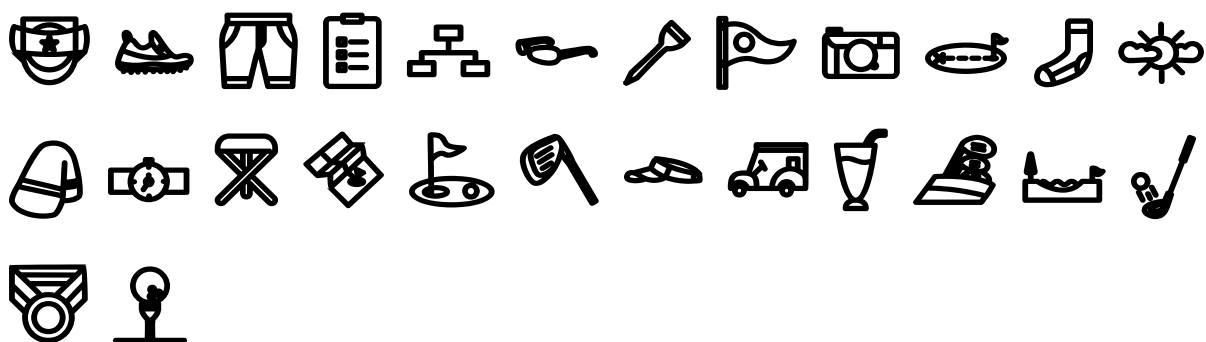

FONT SPECIFICATION

Golf - Dingbats Font

Golf Dingbats - Regular

Uppercase Characters

Lowercase Characters

Numbers

Punctuation and Symbols

All Other Glyphs