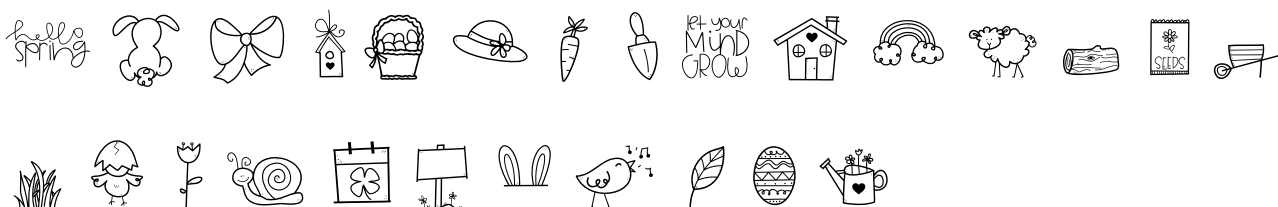

FONT SPECIFICATION

Spring Fling - A Doodle Font

KASpringFling Medium - Regular

Uppercase Characters

Lowercase Characters

Numbers

Punctuation and Symbols

All Other Glyphs