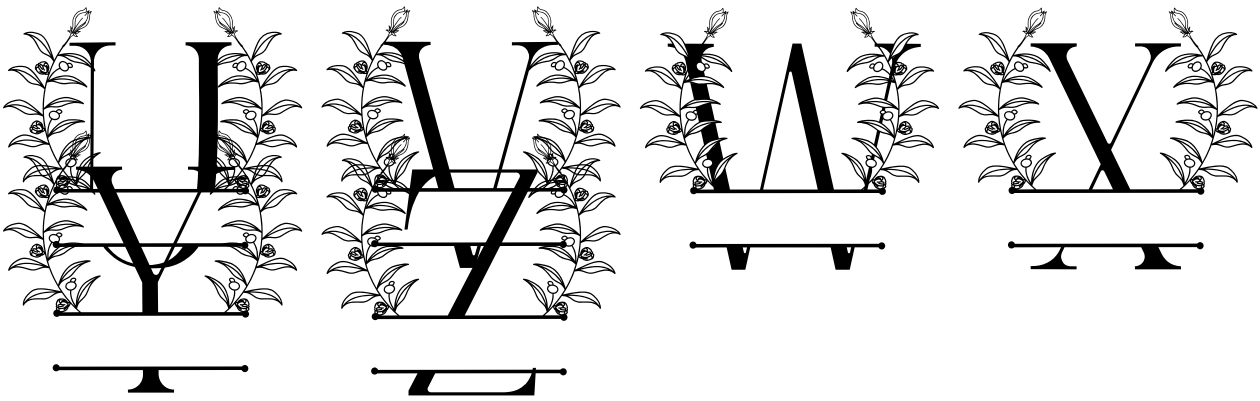

FONT SPECIFICATION

Garden Leaves Line Monogram

Garden Leaves Line Monogram - Regular

Uppercase Characters

Lowercase Characters

Numbers

Punctuation and Symbols

All Other Glyphs