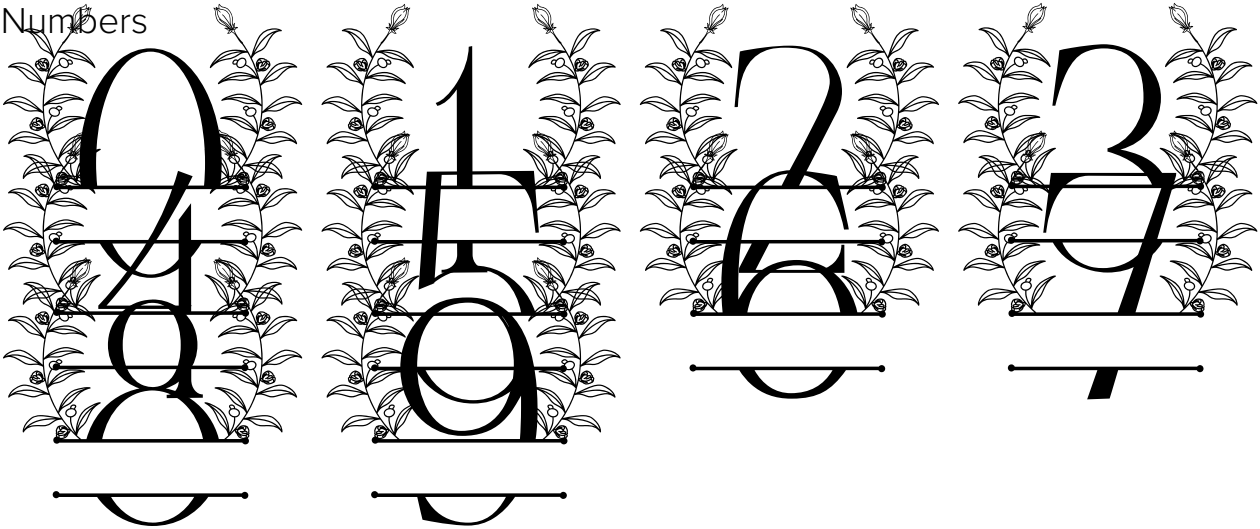

FONT SPECIFICATION

Garden Leaves Line Monogram

Garden Leaves Line Monogram - Regular

Uppercase Characters

Lowercase Characters

Numbers

Punctuation and Symbols

All Other Glyphs