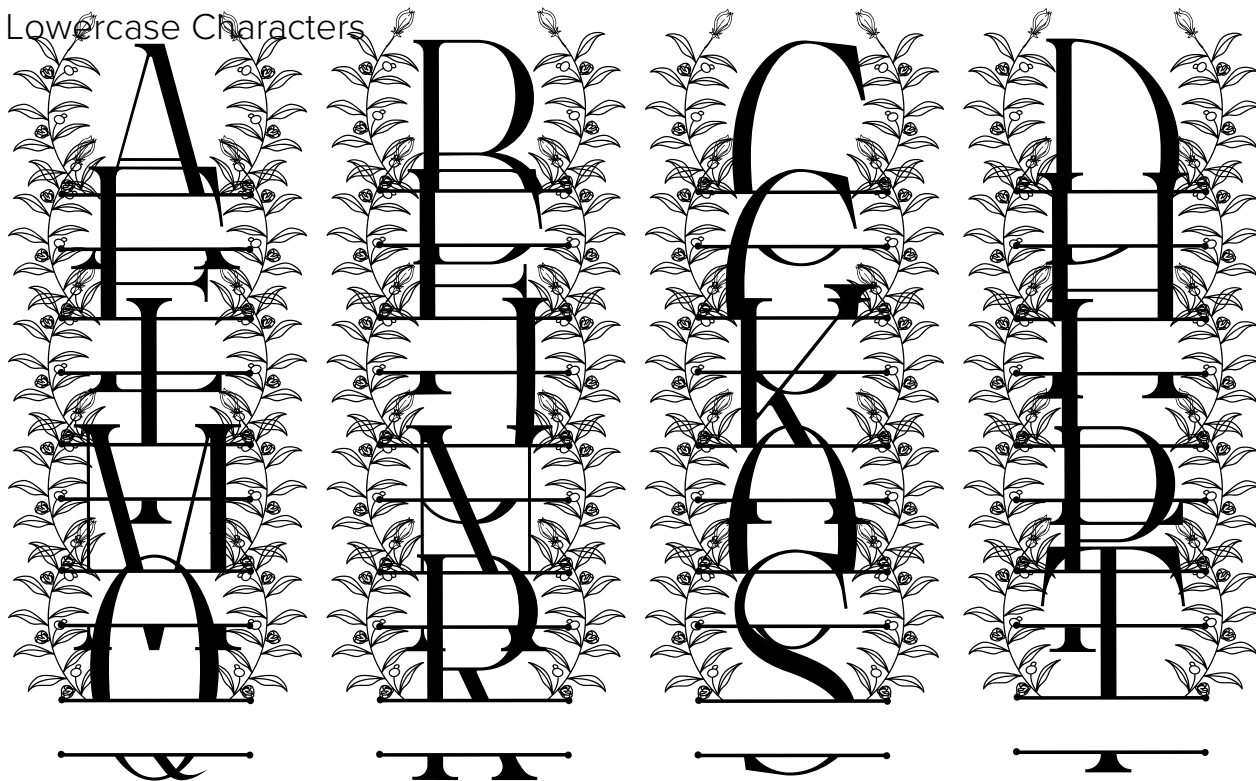

FONT SPECIFICATION

Garden Leaves Line Monogram

Garden Leaves Line Monogram - Regular

Uppercase Characters

Lowercase Characters

Numbers

Punctuation and Symbols

All Other Glyphs