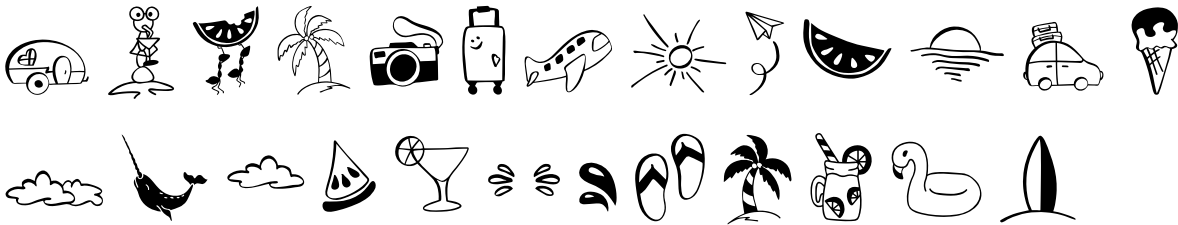

FONT SPECIFICATION

Sunshine Festival - Fun Script Font with Doodles

DOP Sunshine Festival Doodles - Regular

Uppercase Characters

Lowercase Characters

Numbers

Punctuation and Symbols

All Other Glyphs