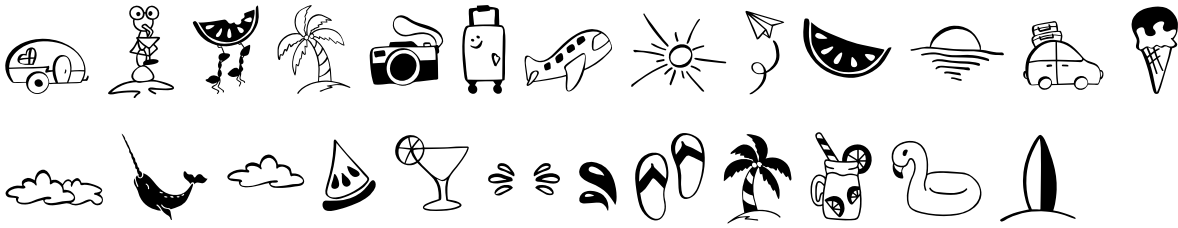

FONT SPECIFICATION

Sunshine Festival - Fun Script Font with Doodles

DOP Sunshine Festival Doodles - Regular

Uppercase Characters

Lowercase Characters

Numbers

Punctuation and Symbols

All Other Glyphs