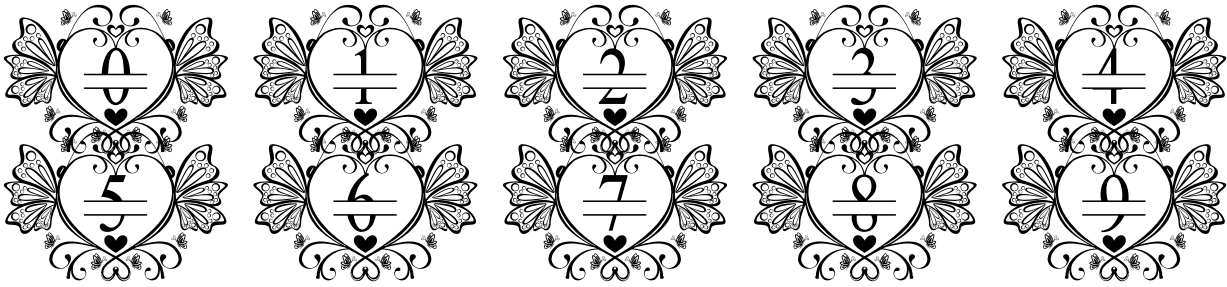

FONT SPECIFICATION

Cristiano Monogram

Split Heart Butterfly Monogram - Regular

Uppercase Characters

Lowercase Characters

Numbers

Punctuation and Symbols

All Other Glyphs