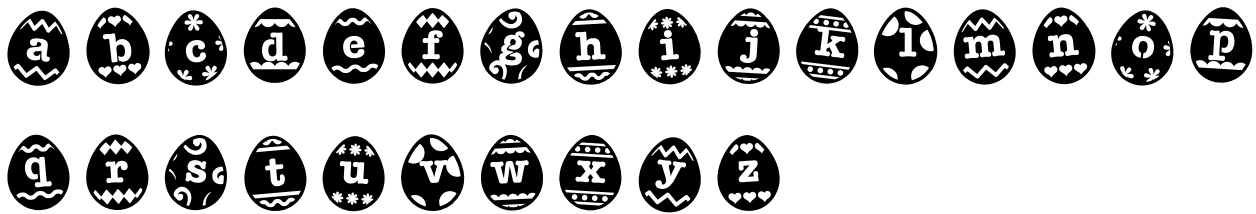

FONT SPECIFICATION

PN Easter Egg Stencil

ZP Easter Egg Stencil - Regular

Uppercase Characters

Lowercase Characters

Numbers

Punctuation and Symbols

All Other Glyphs