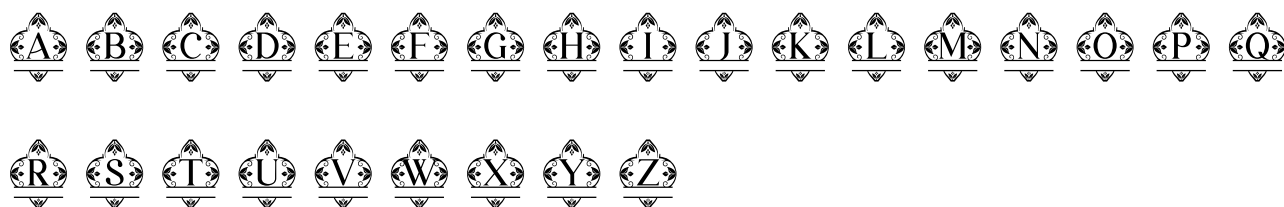

Lowercase Characters

Numbers

Punctuation and Symbols