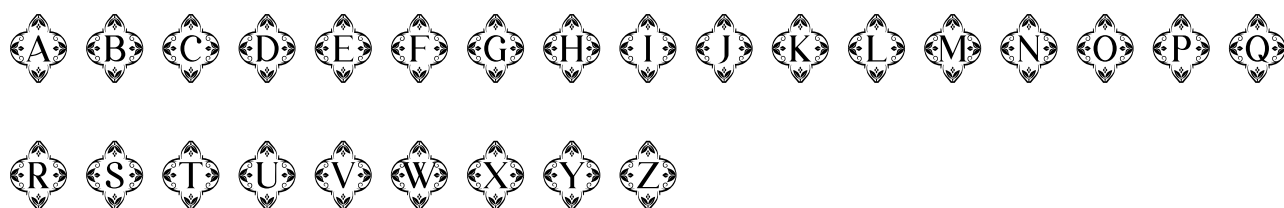

Arabesque Vines Monogram - Regular

Uppercase Characters