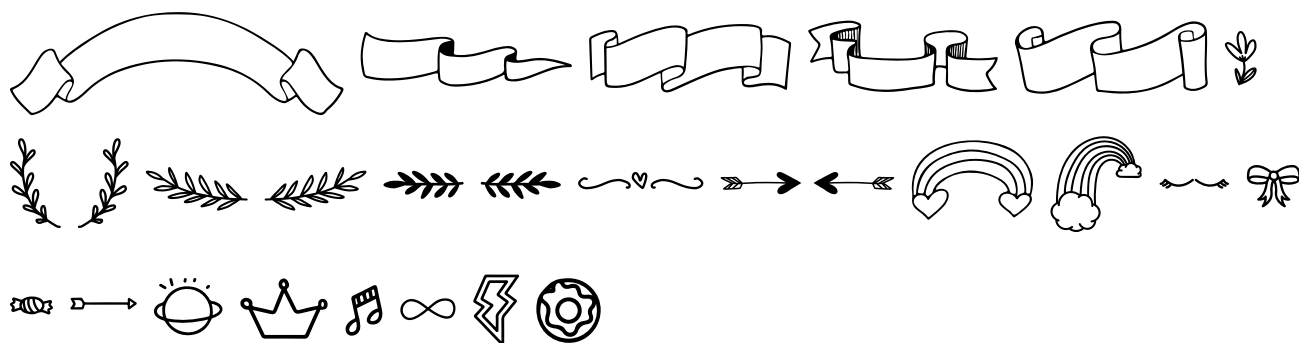

FONT SPECIFICATION

Rosemary The Unicorn Script Font With Doodles

Rosemary The Unicorn Doodles - Regular

Uppercase Characters

Lowercase Characters

Numbers

Punctuation and Symbols

All Other Glyphs