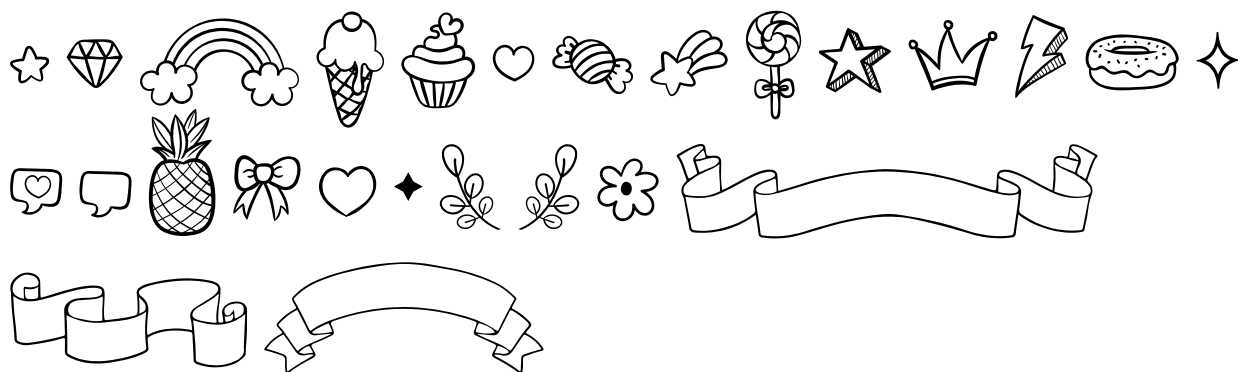

FONT SPECIFICATION

Rosemary The Unicorn Script Font With Doodles

Rosemary The Unicorn Doodles - Regular

Uppercase Characters

Lowercase Characters

Numbers

Punctuation and Symbols

All Other Glyphs