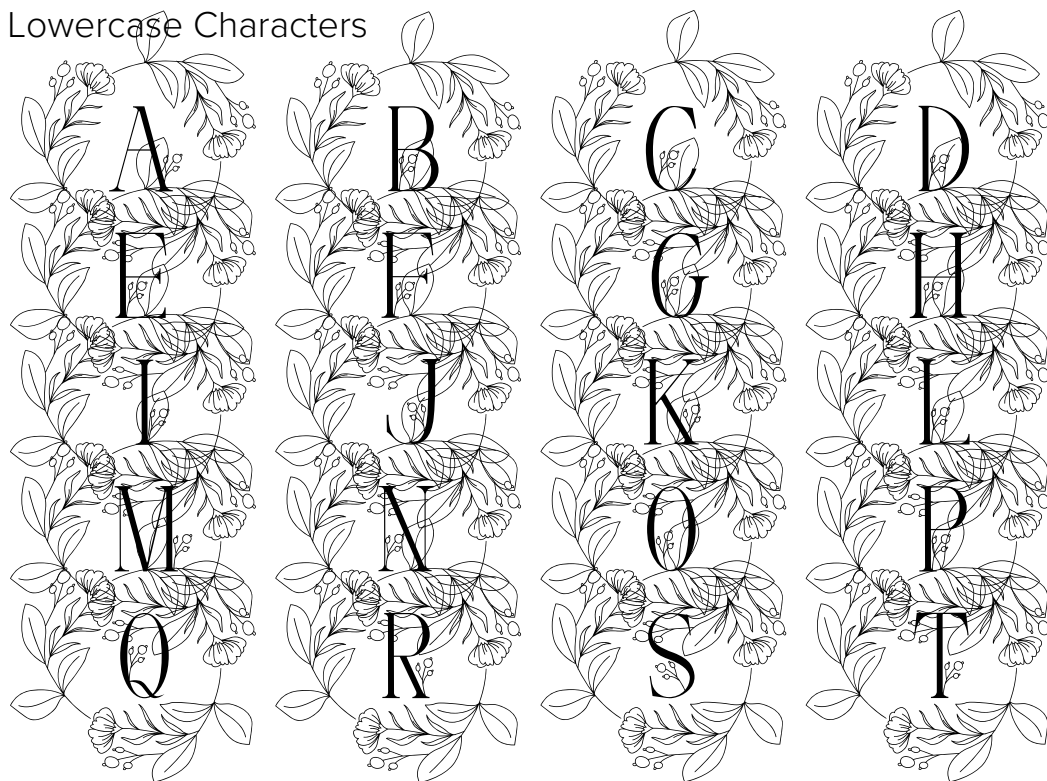

FONT SPECIFICATION

Spring Blossom Monogram Font

Spring Blossom Monogram - Regular

Uppercase Characters

Lowercase Characters

Numbers

Punctuation and Symbols

All Other Glyphs