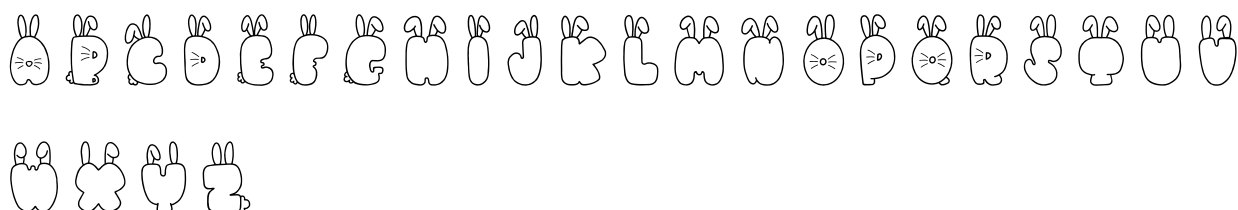

FONT SPECIFICATION

Bunny - Lovely Display Font

BUNNY - Regular

Uppercase Characters

A B C D E F G H I J K L M N O P Q R S T U V W
X Y Z

Lowercase Characters

a b c d e f g h i j k l m n o p q r s t u v w
x y z

Numbers

0 1 2 3 4 5 6 7 8 9

Punctuation and Symbols

All Other Glyphs

☺ ☺ ☺ ☺ ☺ ☺ ☺ ☺ ☺

BUNNY Outline - Regular

Uppercase Characters

Lowercase Characters