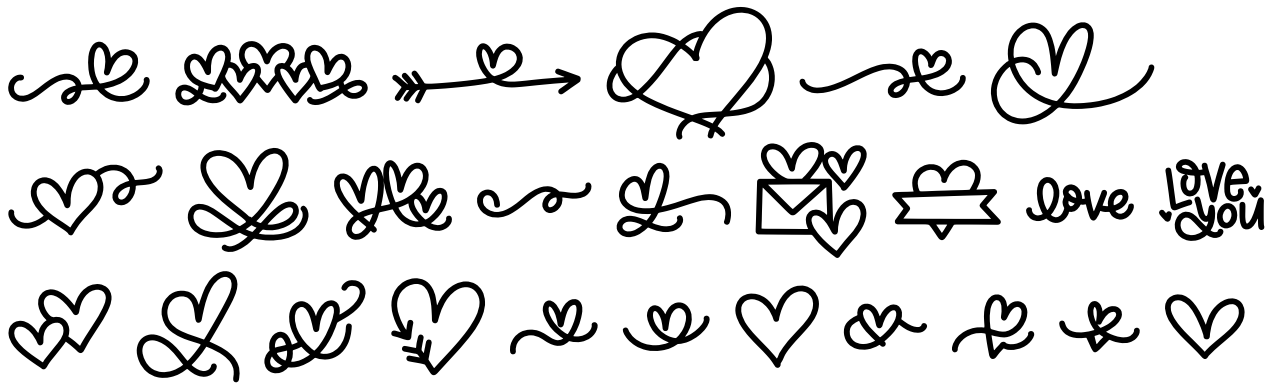

FONT SPECIFICATION

Heart Doodles A Valentines Doodle Font

HeartDoodlesFB - Regular

Uppercase Characters

Lowercase Characters

Numbers

Punctuation and Symbols

All Other Glyphs