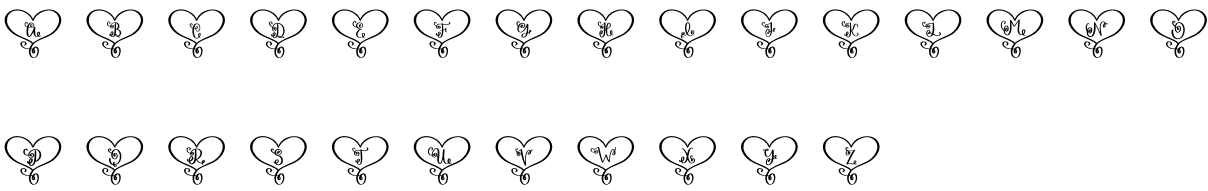

FONT SPECIFICATION

Love is Magical - A Valentines Day Monogram Font

LovelsMagical - Regular

Uppercase Characters

Lowercase Characters

Numbers

Punctuation and Symbols

All Other Glyphs