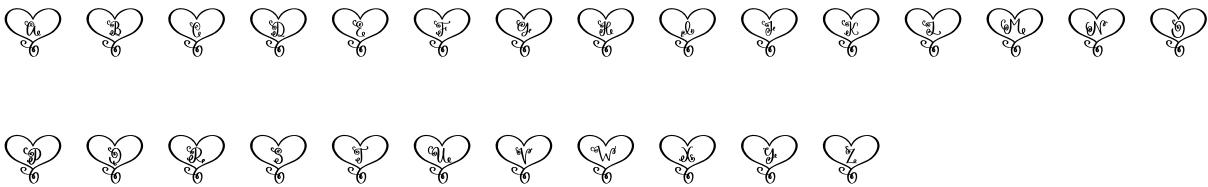

FONT SPECIFICATION

Love is Magical - A Valentines Day Monogram Font

LovelsMagical - Regular

Uppercase Characters

Lowercase Characters

Numbers

Punctuation and Symbols

All Other Glyphs