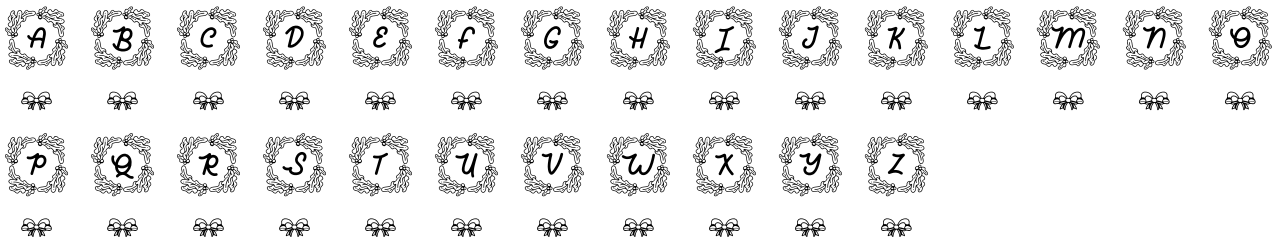

FONT SPECIFICATION

Winter Ribbon Monogram

Winter Ribbon Monogram - Regular

Uppercase Characters

Lowercase Characters

Numbers

Punctuation and Symbols

All Other Glyphs