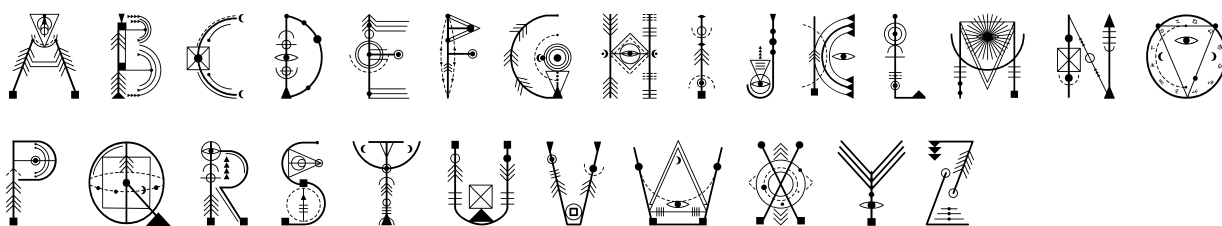

FONT SPECIFICATION

Sacreds fonts Bundle

Sacred Geometry - Regular

Uppercase Characters

Lowercase Characters

Numbers

Punctuation and Symbols

All Other Glyphs