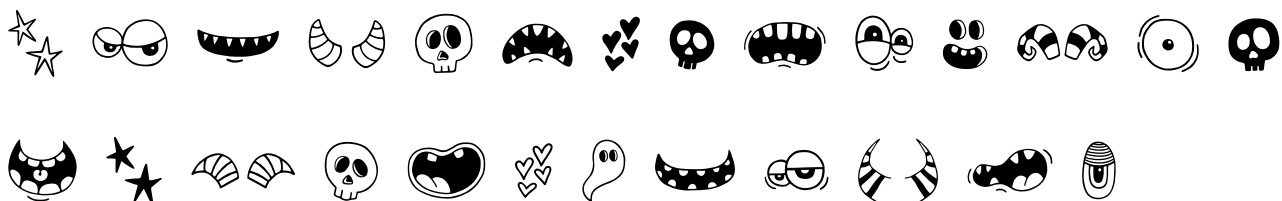

FONT SPECIFICATION

Silly Creature Font

Silly Creature Doodles - Regular

Uppercase Characters

Lowercase Characters

Numbers

Punctuation and Symbols

All Other Glyphs