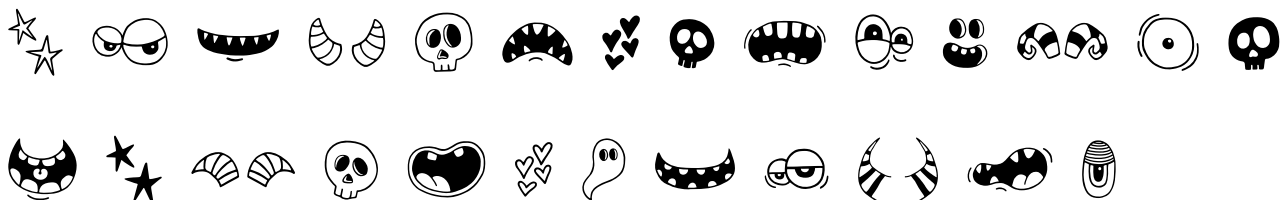

FONT SPECIFICATION

Silly Creature Font

Silly Creature Doodles - Regular

Uppercase Characters

Lowercase Characters

Numbers

Punctuation and Symbols

All Other Glyphs