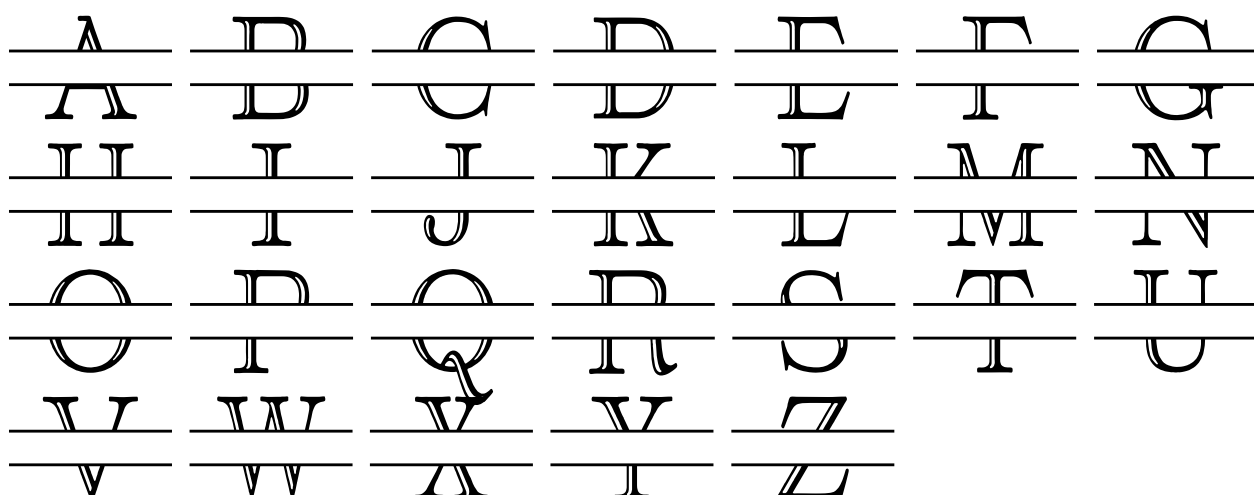

FONT SPECIFICATION

Split Letter Monogram Font

Split Letter Monogram Font - Regular

Uppercase Characters

Lowercase Characters

Numbers

Punctuation and Symbols

All Other Glyphs

Monogram Font Bonus - Regular

Uppercase Characters

Lowercase Characters

Numbers

Punctuation and Symbols

All Other Glyphs