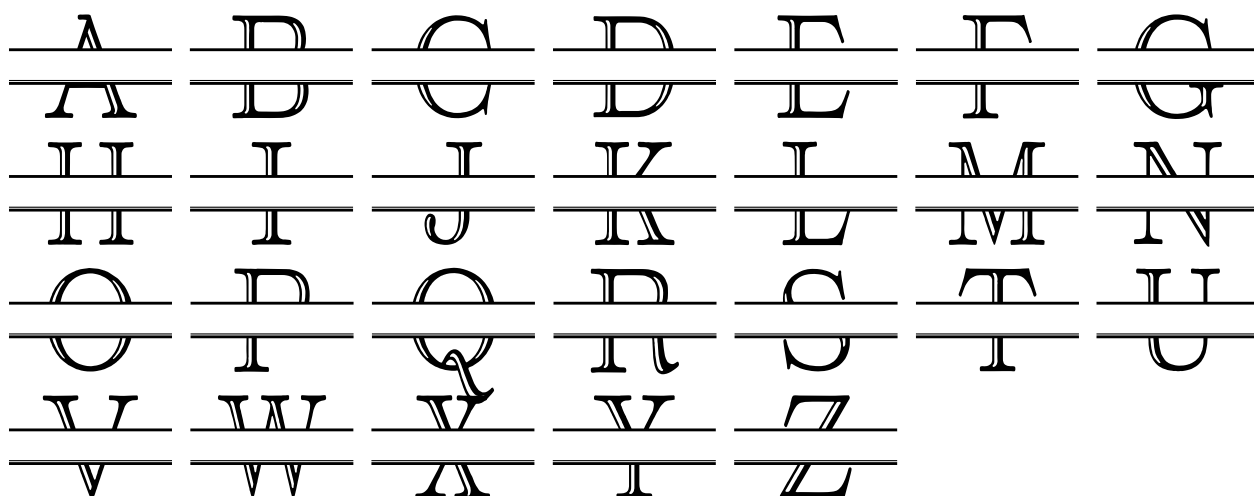

FONT SPECIFICATION

Split Letter Monogram Font

Split Letter Monogram Font - Regular

Uppercase Characters

Lowercase Characters

Numbers

Punctuation and Symbols

All Other Glyphs

Monogram Font Bonus - Regular

Uppercase Characters

Lowercase Characters

Numbers

Punctuation and Symbols

All Other Glyphs