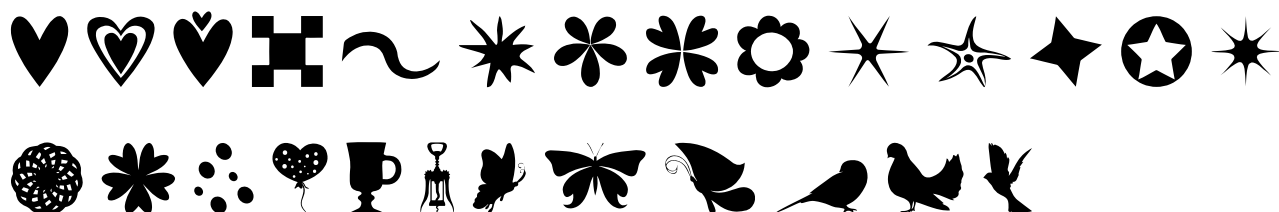

FONT SPECIFICATION

Mellow Soldier Font

Mellow Soldier Extras - Regular

Uppercase Characters

Lowercase Characters

Numbers

Punctuation and Symbols

All Other Glyphs