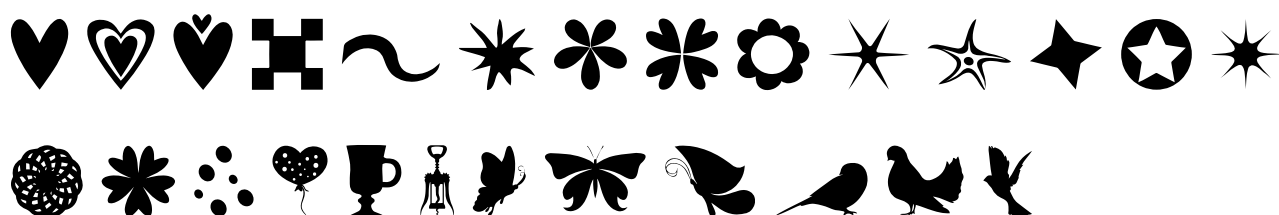

FONT SPECIFICATION

Mellow Soldier Font

Mellow Soldier Extras - Regular

Uppercase Characters

Lowercase Characters

Numbers

Punctuation and Symbols

All Other Glyphs