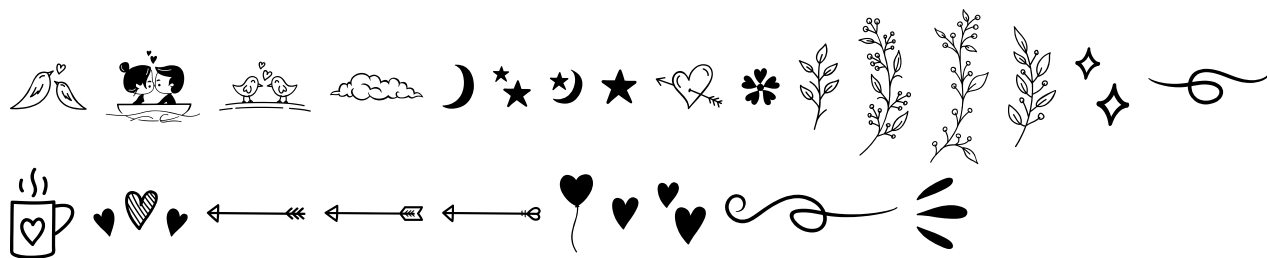

FONT SPECIFICATION

Wonderful Lovely - a Romantic Script Font

wonderful lovely doodle - Regular

Uppercase Characters

Lowercase Characters

Numbers

Punctuation and Symbols

All Other Glyphs