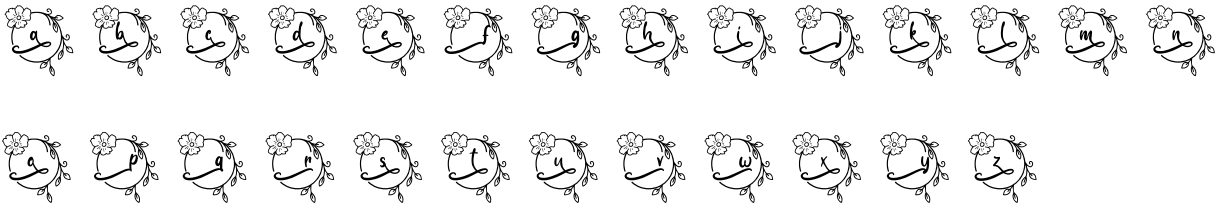

FONT SPECIFICATION

Abilane Flower Monogram

Abilane Flower Monogram - Regular

Uppercase Characters

Lowercase Characters

Numbers

Punctuation and Symbols

All Other Glyphs