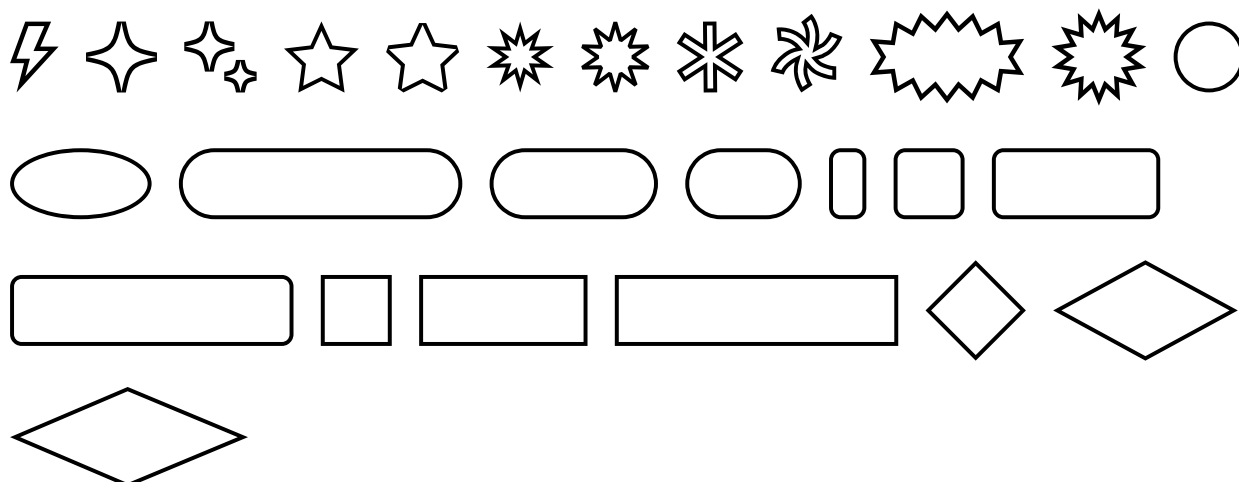

High Cruiser Dingbats - Regular

Uppercase Characters