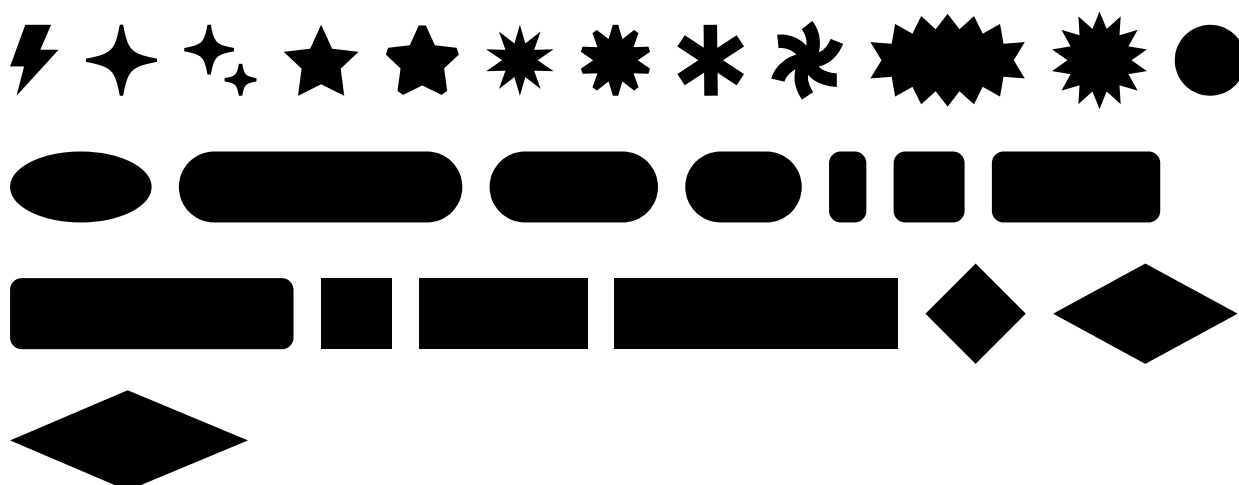

Lowercase Characters

Numbers

0 1 2 3 4 5 6 7 8 9

Punctuation and Symbols