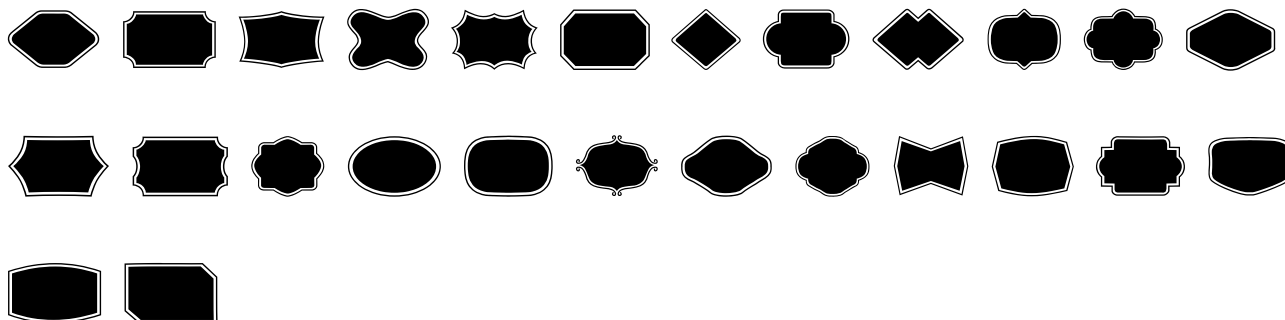

Lowercase Characters

Numbers

Punctuation and Symbols

All Other Glyphs

FB Moon Light - Regular

Uppercase Characters

A B C D E F G H I J K L M N O P Q R S T
U V W X Y Z

Lowercase Characters