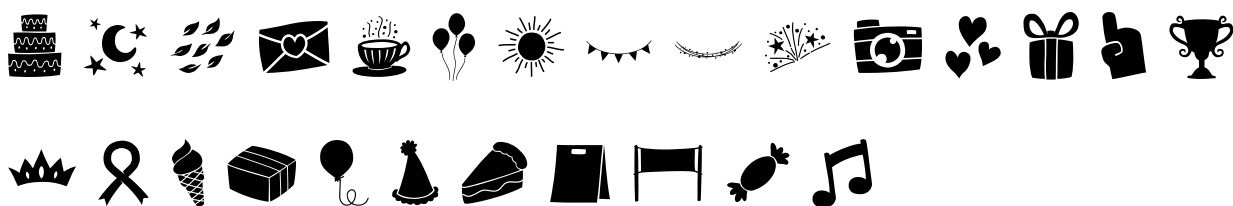

FE Funstuff - Regular

Uppercase Characters