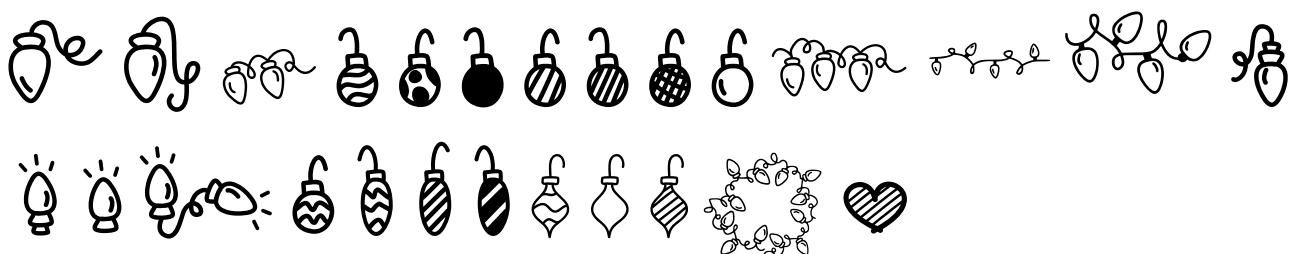

FONT SPECIFICATION

One Goes Out They All Go
Out A Holiday Font with
Doodles

SBOneGoesOutTheyAllGoOut Medium - Regular

Uppercase Characters

**A B C D E F G H I J K L M N O P Q R S
T U V W X Y Z**

Lowercase Characters