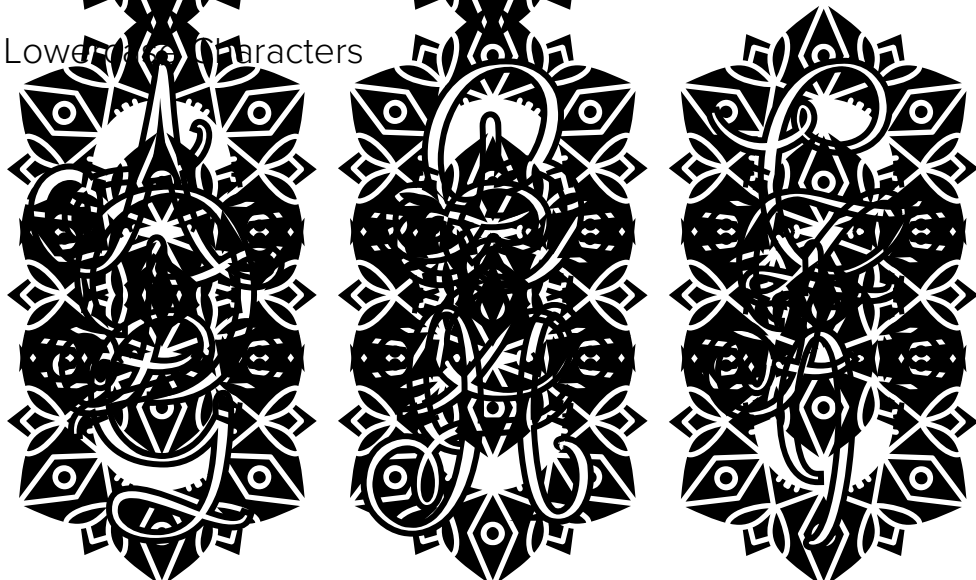

FONT SPECIFICATION

Floral Mandala Monogram Font

Floral Mandala Monogram - Regular

Upper Case Characters

Lower Case Characters

Number

Punctuation and Symbols

All Other Glyphs