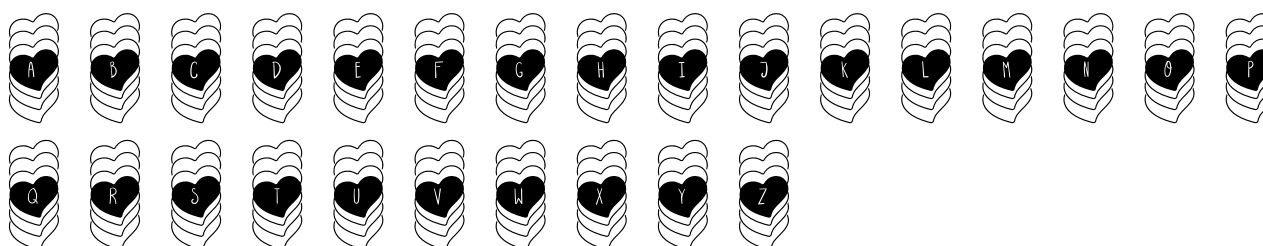

FONT SPECIFICATION

Heartloo - Stacked Heart Love Font

Heartloo Stacked - Regular

Uppercase Characters

Lowercase Characters

Numbers

Punctuation and Symbols

All Other Glyphs