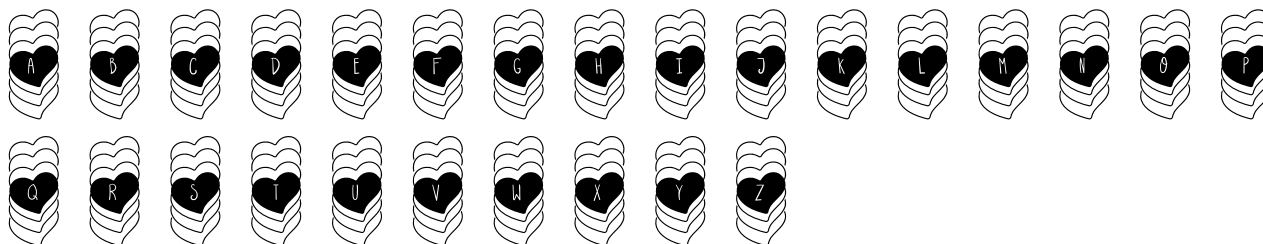

FONT SPECIFICATION

Heartloo - Stacked Heart Love Font

Heartloo Stacked - Regular

Uppercase Characters

Lowercase Characters

Numbers

Punctuation and Symbols

All Other Glyphs