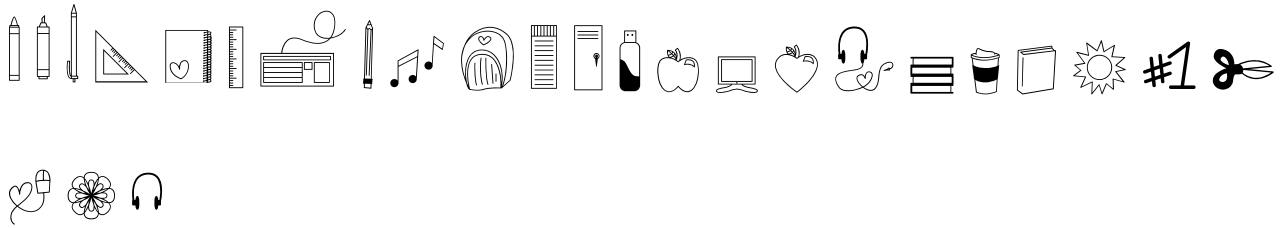

FONT SPECIFICATION

Teacher Doodles - A Dingbat Back To School Font

TeacherDoodles - Regular

Uppercase Characters

A B C D E F G H I J K L M N O P Q R S T U V W X Y Z

Lowercase Characters

Numbers

0 1 2 3 4 5 6 7 8 9