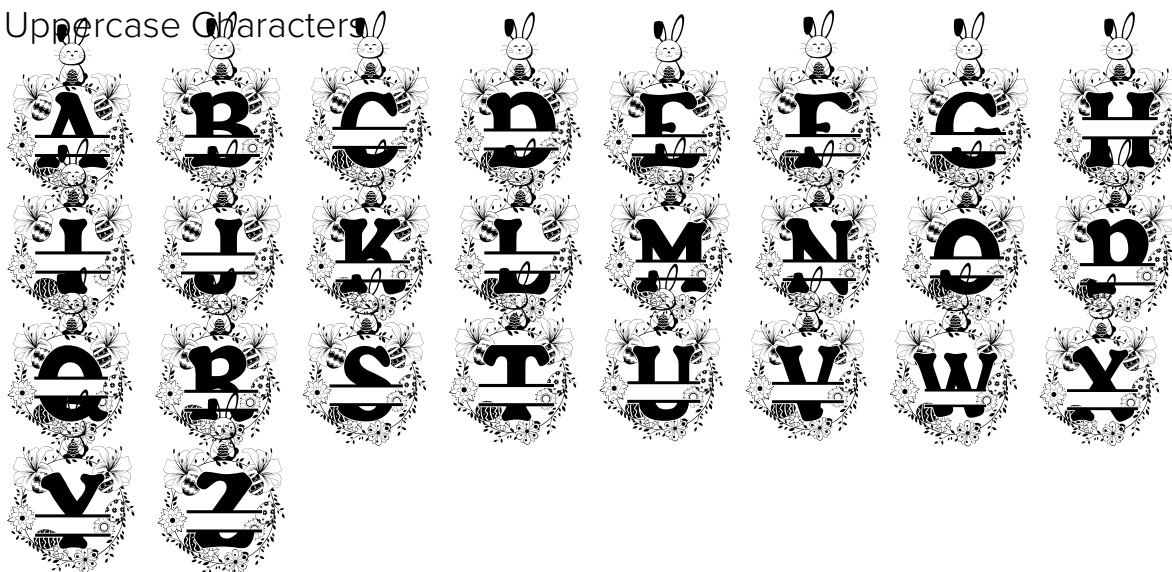

Bunny Hop Split - Regular

Uppercase Characters