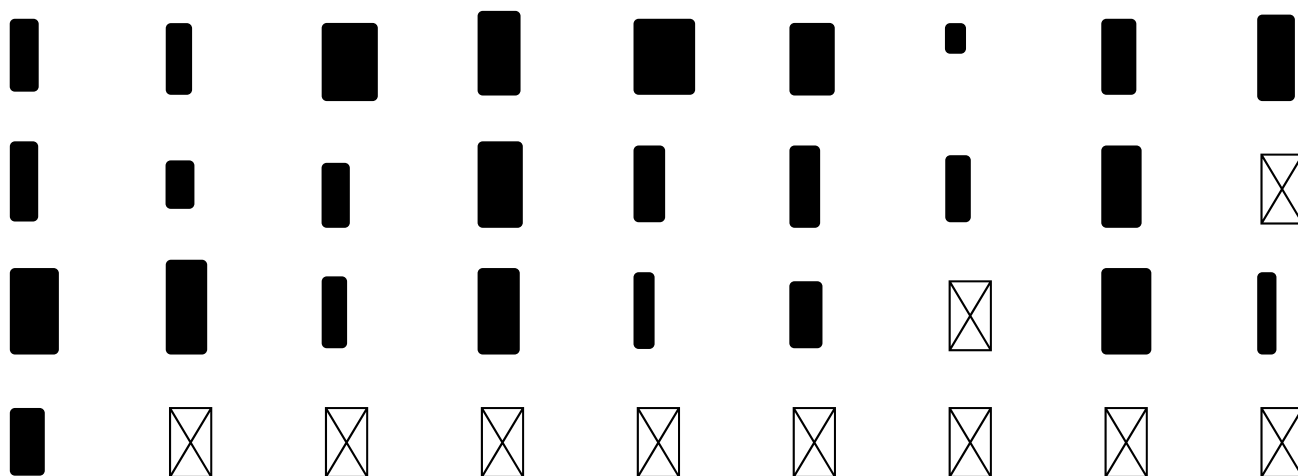

FONT SPECIFICATION

Spring Grudge

Spring Grudge CF - Regular

Uppercase Characters

Lowercase Characters

Numbers

Punctuation and Symbols

All Other Glyphs