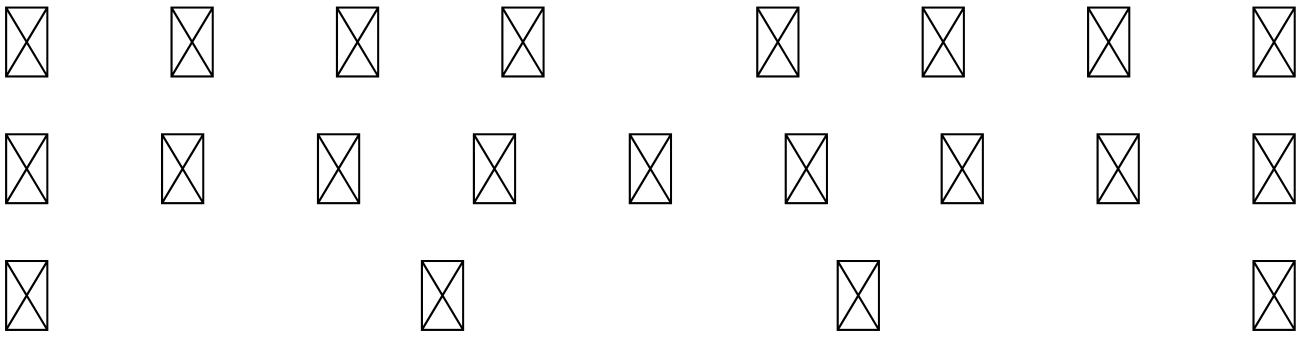

FONT SPECIFICATION

Spring Grudge

Spring Grudge CF - Regular

Uppercase Characters

Lowercase Characters

Numbers

Punctuation and Symbols

All Other Glyphs