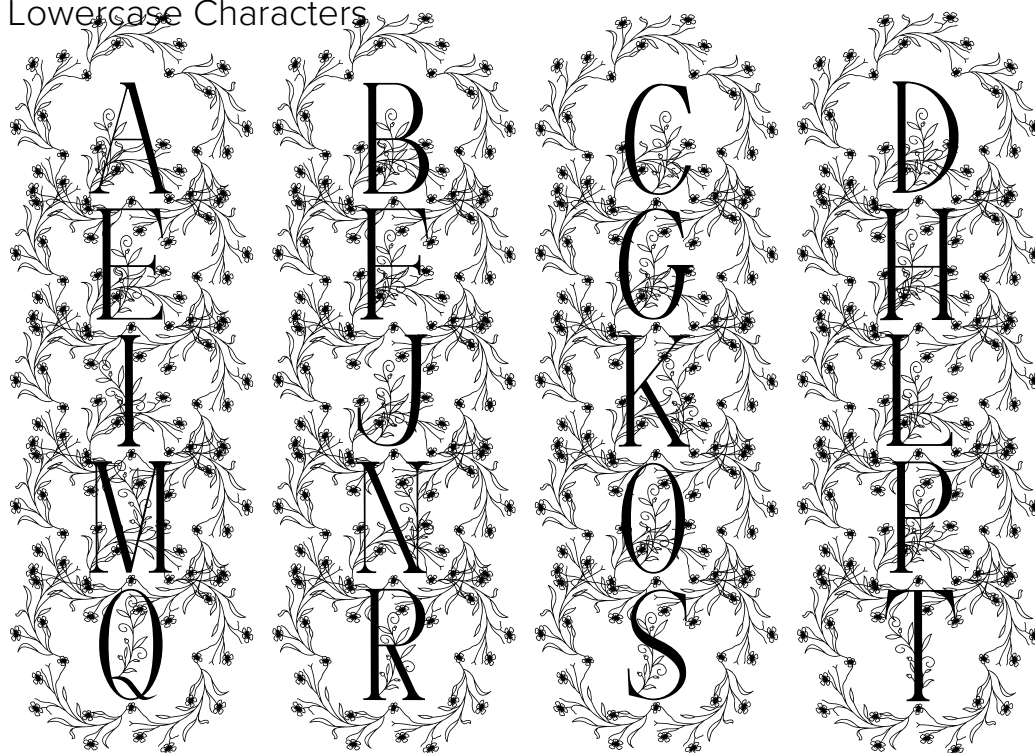

FONT SPECIFICATION

Little Flower Monogram

Little Flower Monogram - Regular

Uppercase Characters

Lowercase Characters

Numbers

Punctuation and Symbols

All Other Glyphs