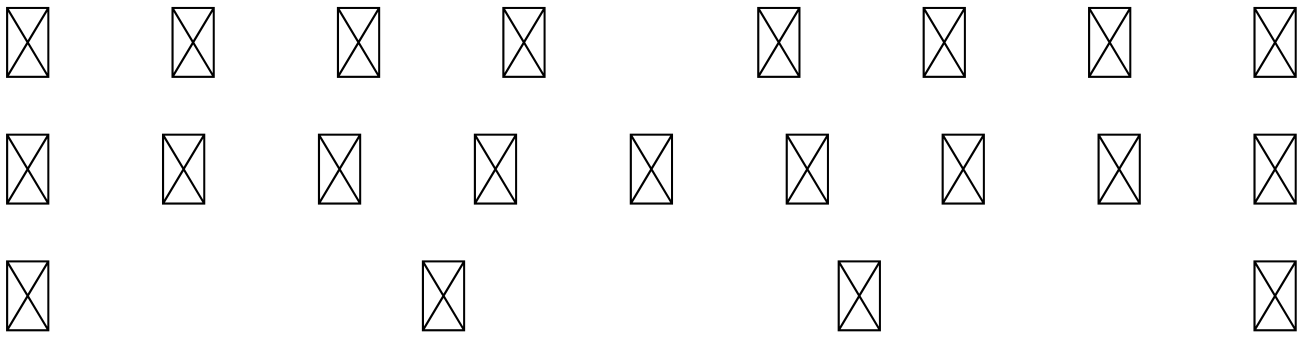

All Other Glyphs

A A A A A A ☒ C E

E E E I I I I ☒ N

O O O O O ☒ O U U

U U Y ☒ ☒ a a a a

a a ☒ c e e e e i