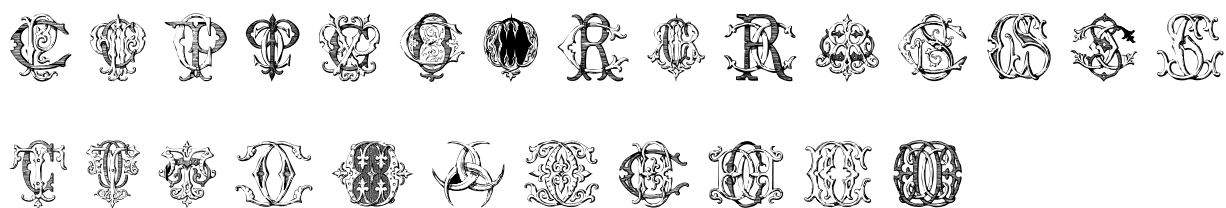

FONT SPECIFICATION

Monocracy Vintage Monograms Pack ABC

Monocracy Vintage Monograms A - Regular

Uppercase Characters

Lowercase Characters

Numbers

Punctuation and Symbols

All Other Glyphs

Monocracy Vintage Monograms B - Regular

Uppercase Characters

Lowercase Characters

Numbers

Punctuation and Symbols

All Other Glyphs

Monocracy Vintage Monograms C - Regular

Uppercase Characters