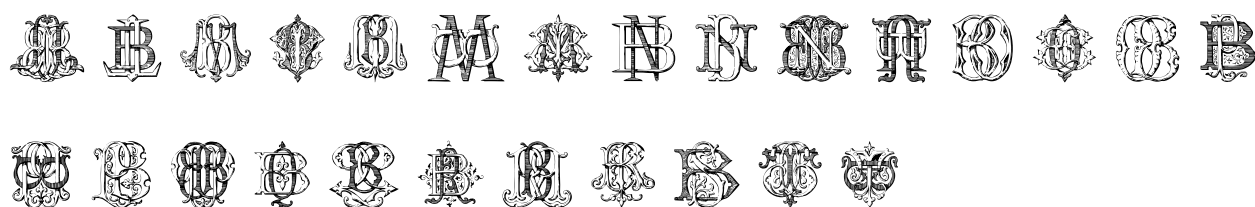

FONT SPECIFICATION

Monocracy Vintage Monograms Pack ABC

Monocracy Vintage Monograms A - Regular

Uppercase Characters

Lowercase Characters

Numbers

Punctuation and Symbols

All Other Glyphs

Monocracy Vintage Monograms B - Regular

Uppercase Characters

Lowercase Characters

Numbers

Punctuation and Symbols

All Other Glyphs

Monocracy Vintage Monograms C - Regular

Uppercase Characters