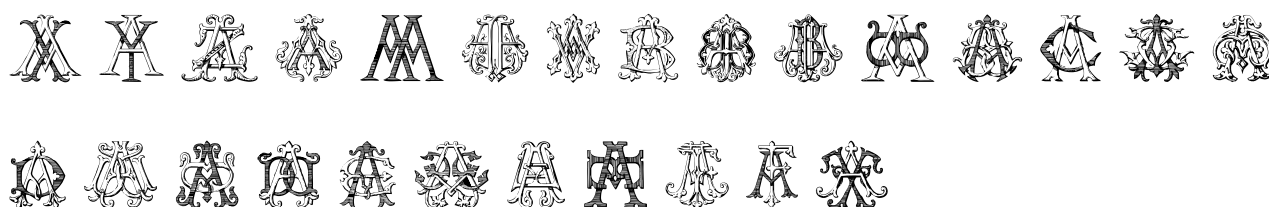

FONT SPECIFICATION

Monocracy Vintage Monograms Pack ABC

Monocracy Vintage Monograms A - Regular

Uppercase Characters

Lowercase Characters

Numbers

Punctuation and Symbols

All Other Glyphs

Monocracy Vintage Monograms B - Regular

Uppercase Characters

Lowercase Characters

Numbers

Punctuation and Symbols

All Other Glyphs

Monocracy Vintage Monograms C - Regular

Uppercase Characters