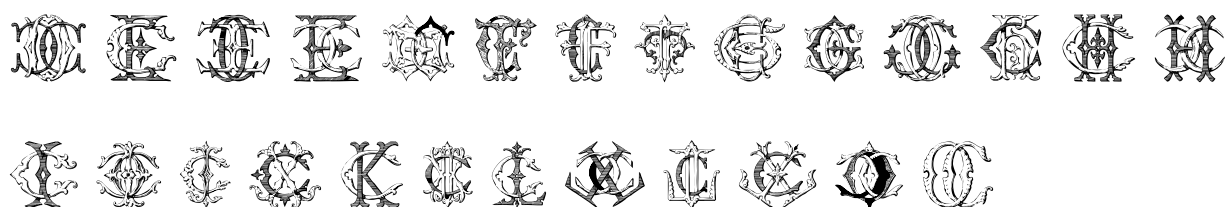

Lowercase Characters