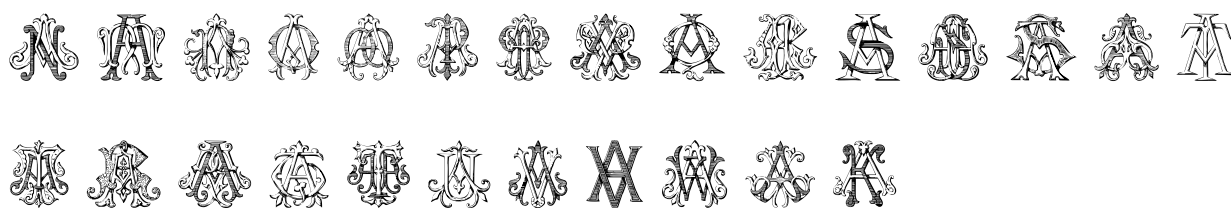

FONT SPECIFICATION

Monocracy Vintage Monograms Pack ABC

Monocracy Vintage Monograms A - Regular

Uppercase Characters

Lowercase Characters

Numbers

Punctuation and Symbols

All Other Glyphs

Monocracy Vintage Monograms B - Regular

Uppercase Characters

Lowercase Characters

Numbers

Punctuation and Symbols

All Other Glyphs

Monocracy Vintage Monograms C - Regular

Uppercase Characters