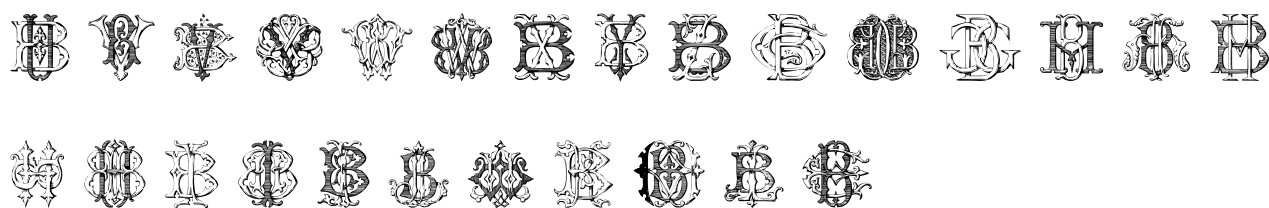

FONT SPECIFICATION

Monocracy Vintage Monograms Pack ABC

Monocracy Vintage Monograms A - Regular

Uppercase Characters

Lowercase Characters

Numbers

Punctuation and Symbols

All Other Glyphs

Monocracy Vintage Monograms B - Regular

Uppercase Characters

Lowercase Characters

Numbers

Punctuation and Symbols

All Other Glyphs

Monocracy Vintage Monograms C - Regular

Uppercase Characters