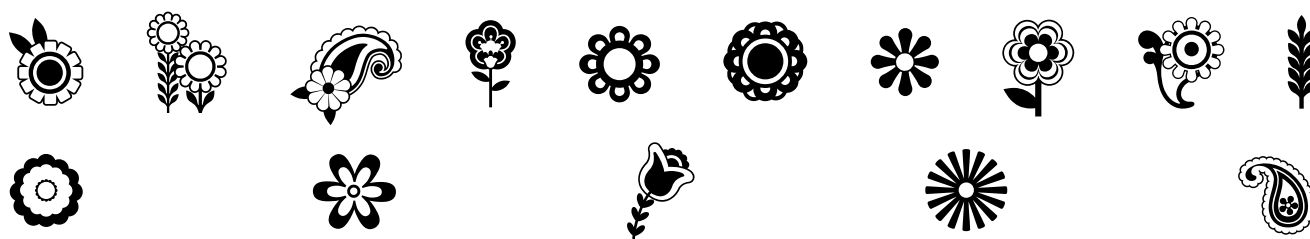

FONT SPECIFICATION

Groovy Love Dingbats

DB Groovy Love Florals - Regular

Uppercase Characters

Lowercase Characters

Numbers

Punctuation and Symbols

All Other Glyphs