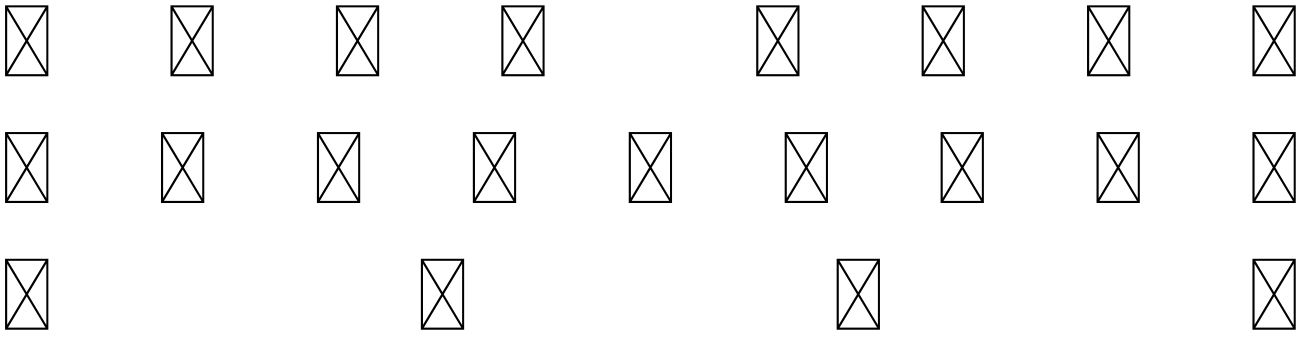

FONT SPECIFICATION

Spring Mushrooms

SpringMushroomsCF - Regular

Uppercase Characters

Lowercase Characters

Numbers

Punctuation and Symbols

All Other Glyphs