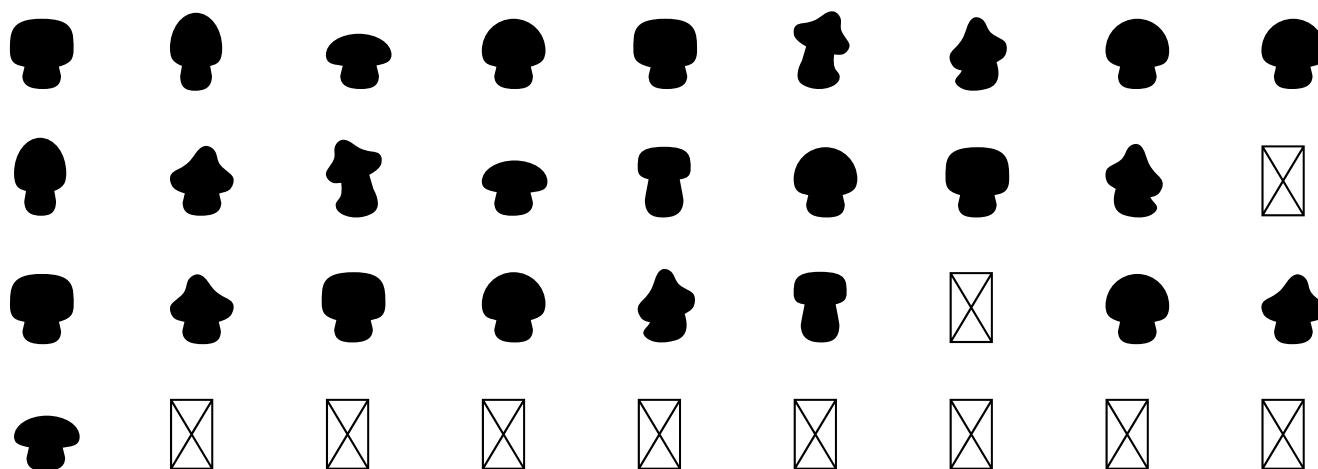

FONT SPECIFICATION

Spring Mushrooms

SpringMushroomsCF - Regular

Uppercase Characters

Lowercase Characters

Numbers

Punctuation and Symbols

All Other Glyphs