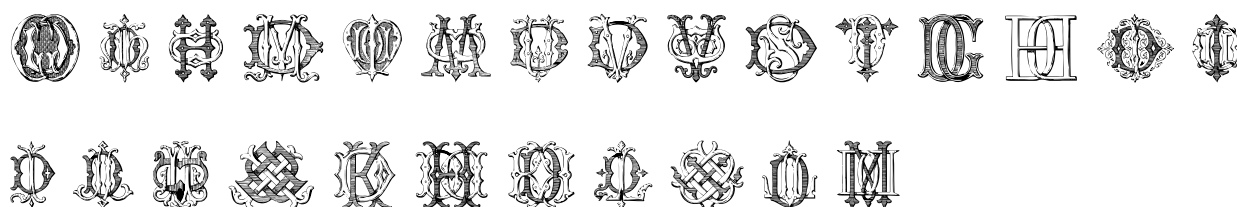

FONT SPECIFICATION

Monocracy Vintage Monograms D

Monocracy Vintage Monograms D - Regular

Uppercase Characters

Lowercase Characters

Numbers

Punctuation and Symbols

All Other Glyphs