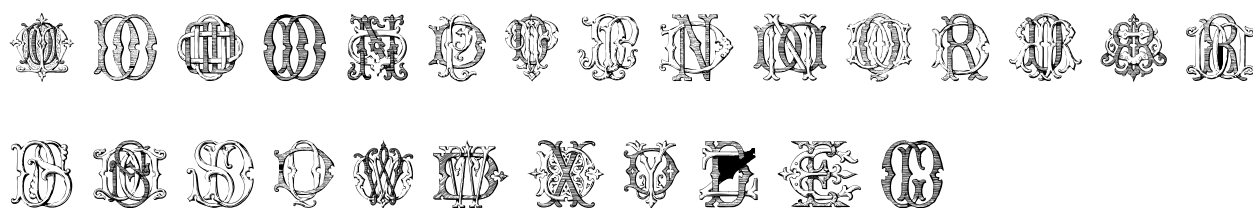

FONT SPECIFICATION

Monocracy Vintage Monograms D

Monocracy Vintage Monograms D - Regular

Uppercase Characters

Lowercase Characters

Numbers

Punctuation and Symbols

All Other Glyphs