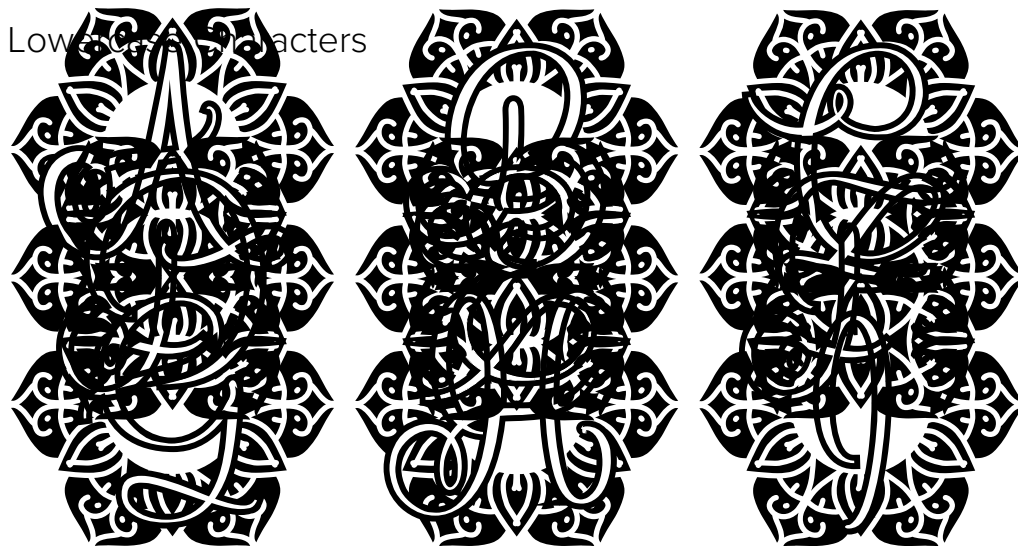

FONT SPECIFICATION

Blossom Mandala Monogram Font

Blossom Mandala Monogram - Regular

Upper case characters

Lower case characters

Number

Punctuation Symbols

All Other Glyphs