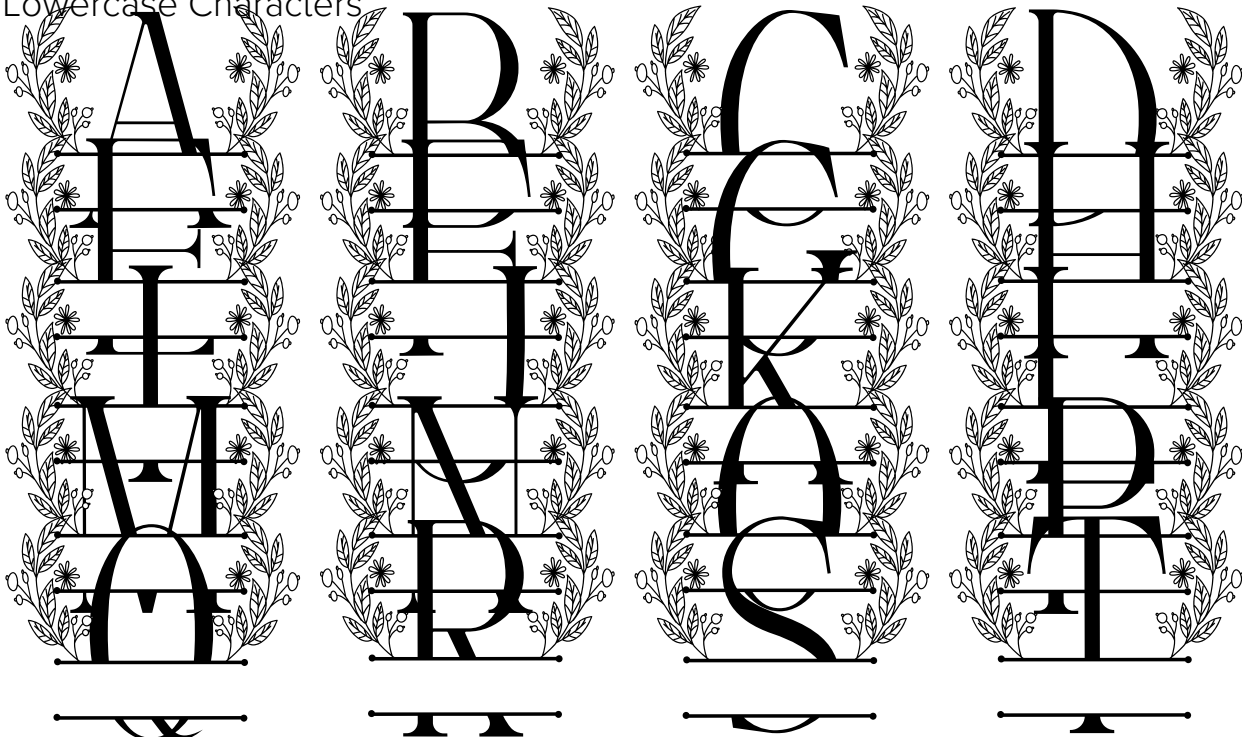

FONT SPECIFICATION

Blue Spring Line Monogram

Blue Spring Line Monogram - Regular

Uppercase Characters

Lowercase Characters

Numbers

Punctuation and Symbols

All Other Glyphs