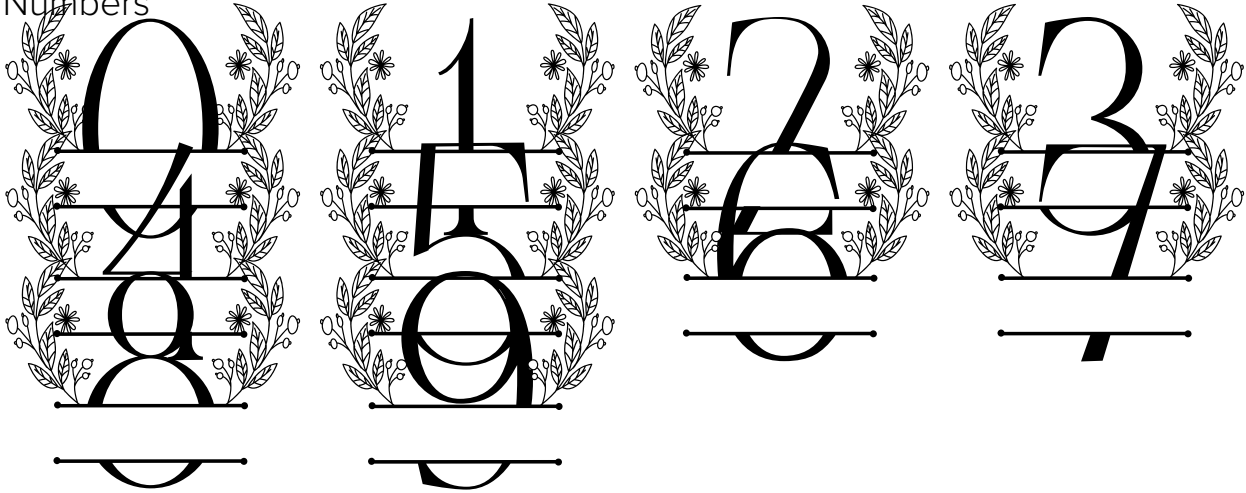

FONT SPECIFICATION

Blue Spring Line Monogram

Blue Spring Line Monogram - Regular

Uppercase Characters

Lowercase Characters

Numbers

Punctuation and Symbols

All Other Glyphs