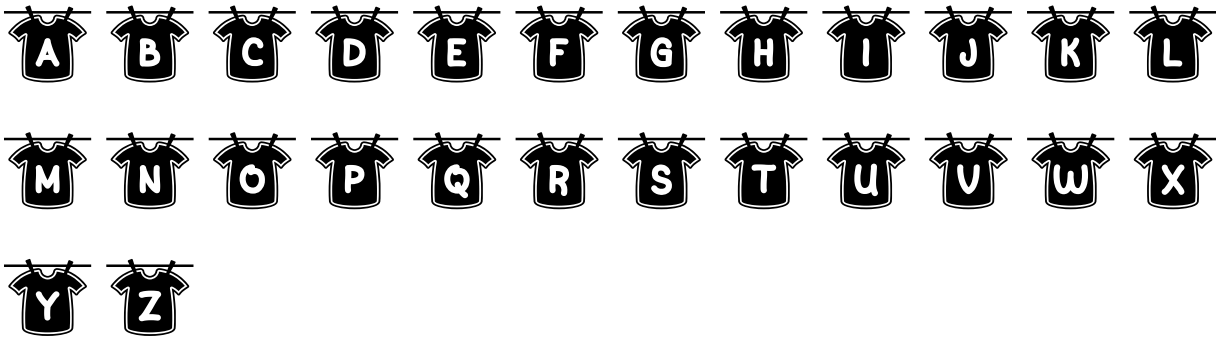

FONT SPECIFICATION

Tees

Tees - Regular

Uppercase Characters

Lowercase Characters

Numbers

Punctuation and Symbols

All Other Glyphs