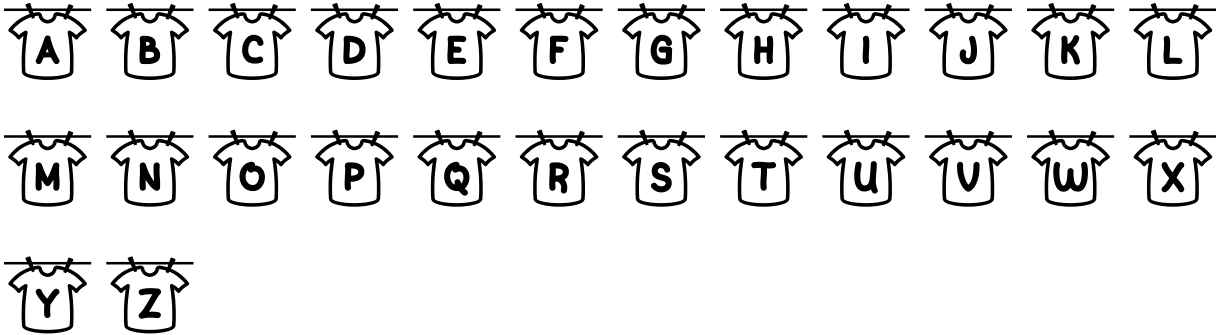

FONT SPECIFICATION

Tees

Tees - Regular

Uppercase Characters

Lowercase Characters

Numbers

Punctuation and Symbols

All Other Glyphs