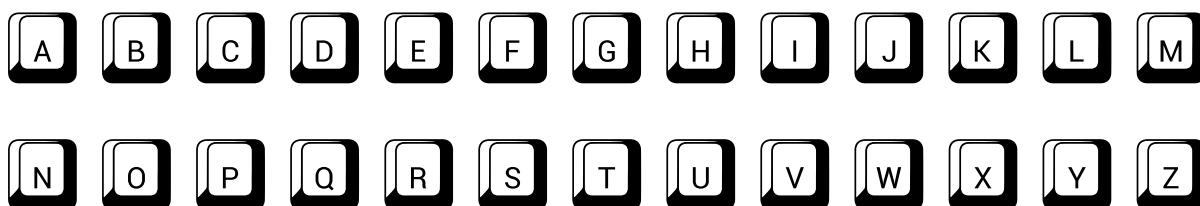

FONT SPECIFICATION

212 Keyboard Computer Keys Font

212 Keyboard - Regular

Uppercase Characters

Lowercase Characters

Numbers

Punctuation and Symbols

All Other Glyphs