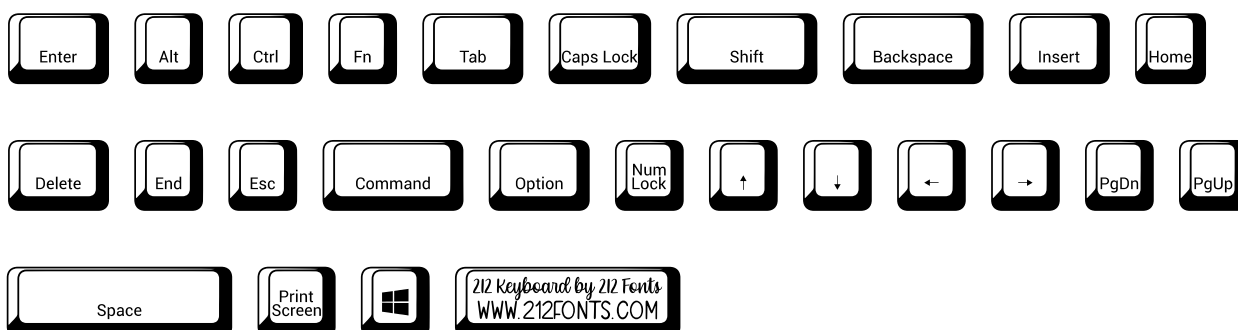

FONT SPECIFICATION

212 Keyboard Computer Keys Font

212 Keyboard - Regular

Uppercase Characters

Lowercase Characters

Numbers

Punctuation and Symbols

All Other Glyphs