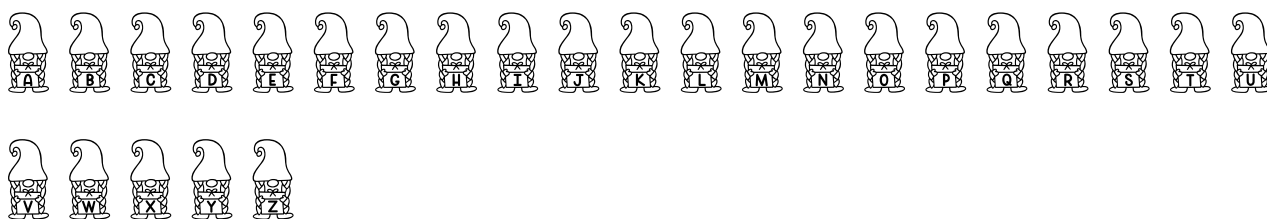

FONT SPECIFICATION

Merry Gnomes - A fun holiday gnome font

Merry Gnomes - Regular

Uppercase Characters

Lowercase Characters

Numbers

Punctuation and Symbols

All Other Glyphs