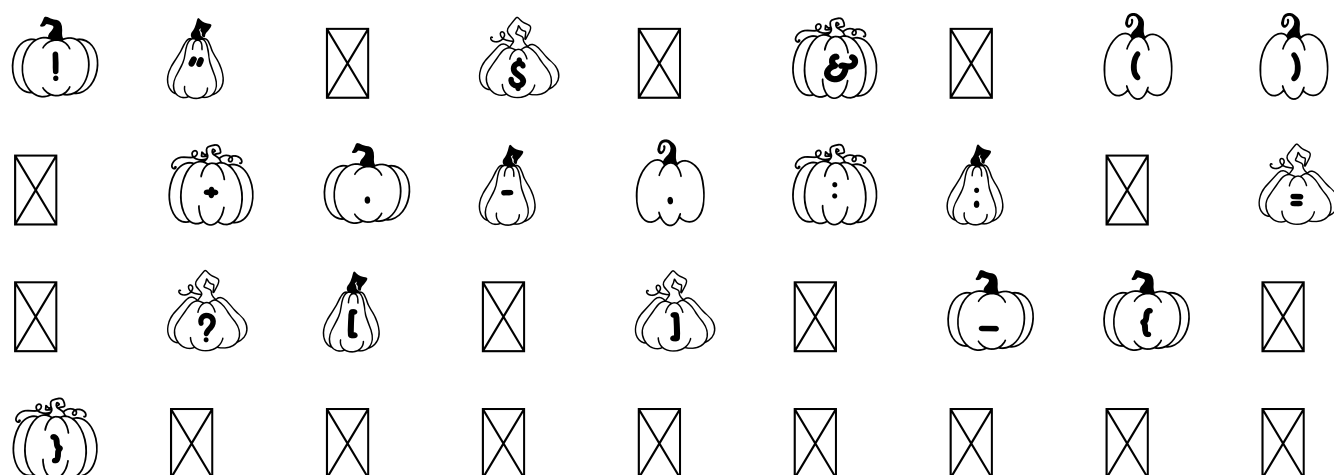

FONT SPECIFICATION

Pumpkin Love Doodle font

Pumpkin Love Font - Regular

Uppercase Characters

Lowercase Characters

Numbers

Punctuation and Symbols

All Other Glyphs