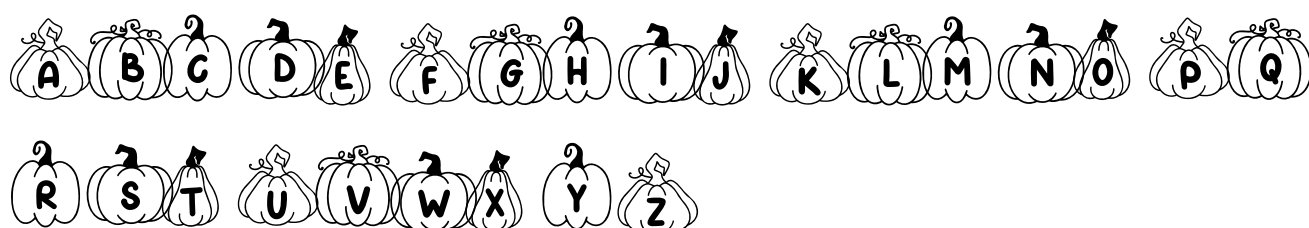

FONT SPECIFICATION

Pumpkin Love Doodle font

Pumpkin Love Font - Regular

Uppercase Characters

Lowercase Characters

Numbers

Punctuation and Symbols

All Other Glyphs