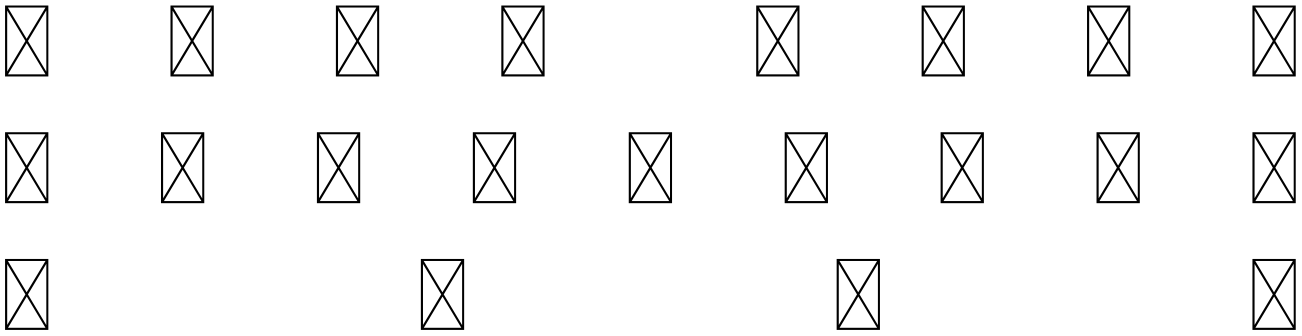

FONT SPECIFICATION

Pumpkin Love Doodle font

Pumpkin Love Font - Regular

Uppercase Characters

Lowercase Characters

Numbers

Punctuation and Symbols

All Other Glyphs