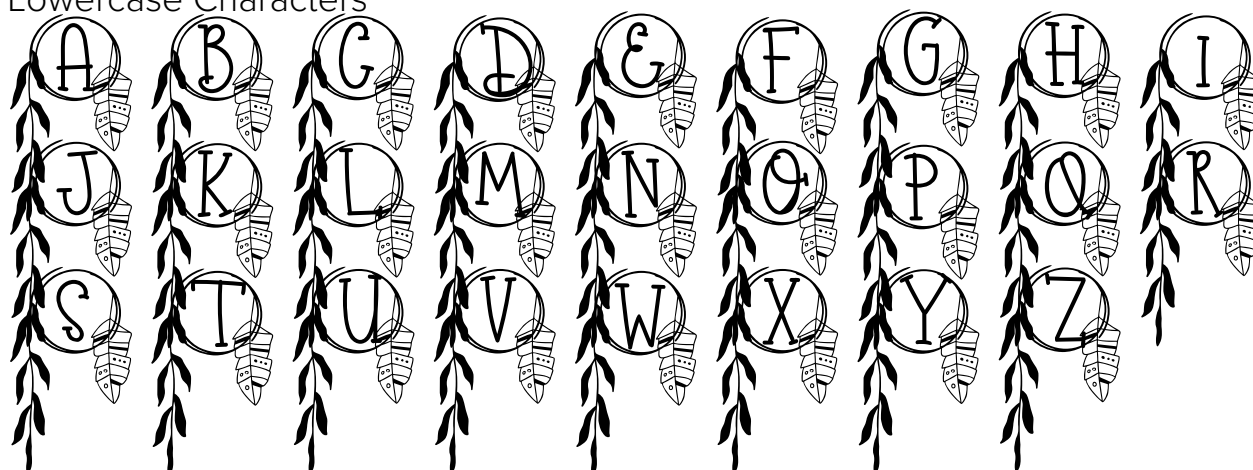

FONT SPECIFICATION

Boho Fern Monogram

Boho Fern Monogram - Regular

Uppercase Characters

Lowercase Characters

Numbers

Punctuation and Symbols

All Other Glyphs