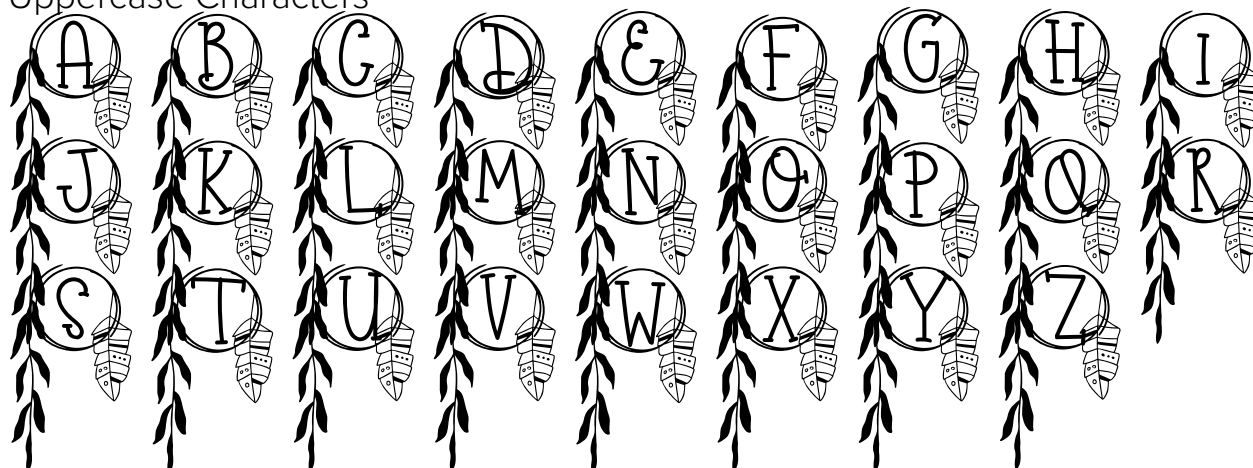

FONT SPECIFICATION

Boho Fern Monogram

Boho Fern Monogram - Regular

Uppercase Characters

Lowercase Characters

Numbers

Punctuation and Symbols

All Other Glyphs