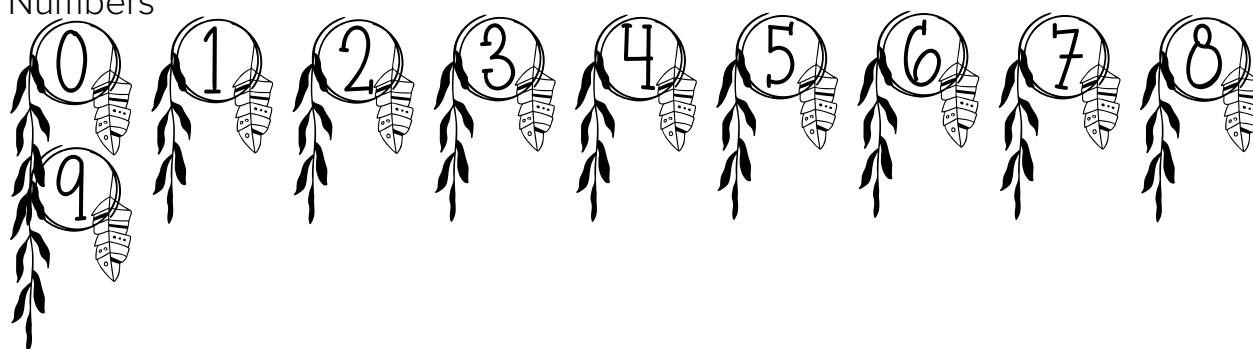

FONT SPECIFICATION

Boho Fern Monogram

Boho Fern Monogram - Regular

Uppercase Characters

Lowercase Characters

Numbers

Punctuation and Symbols

All Other Glyphs