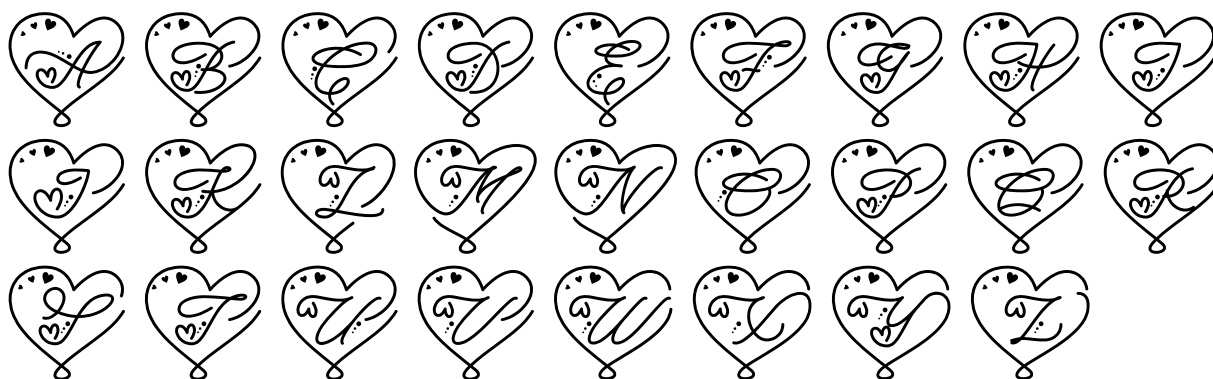

FONT SPECIFICATION

For Love - Monogram Font

For Love - Regular

Uppercase Characters

Lowercase Characters

Numbers

0 1 2 3 4 5 6 7 8 9

Punctuation and Symbols