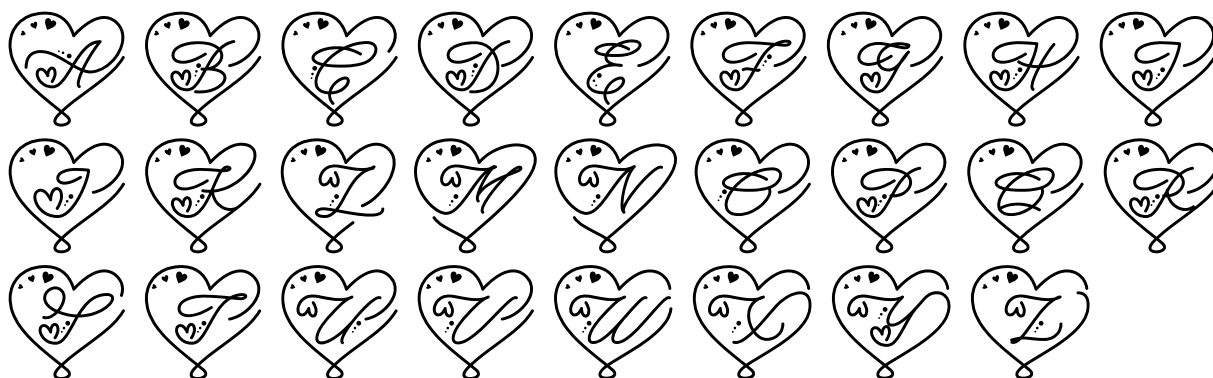

FONT SPECIFICATION

For Love - Monogram Font

For Love - Regular

Uppercase Characters

Lowercase Characters

Numbers

0 1 2 3 4 5 6 7 8 9

Punctuation and Symbols